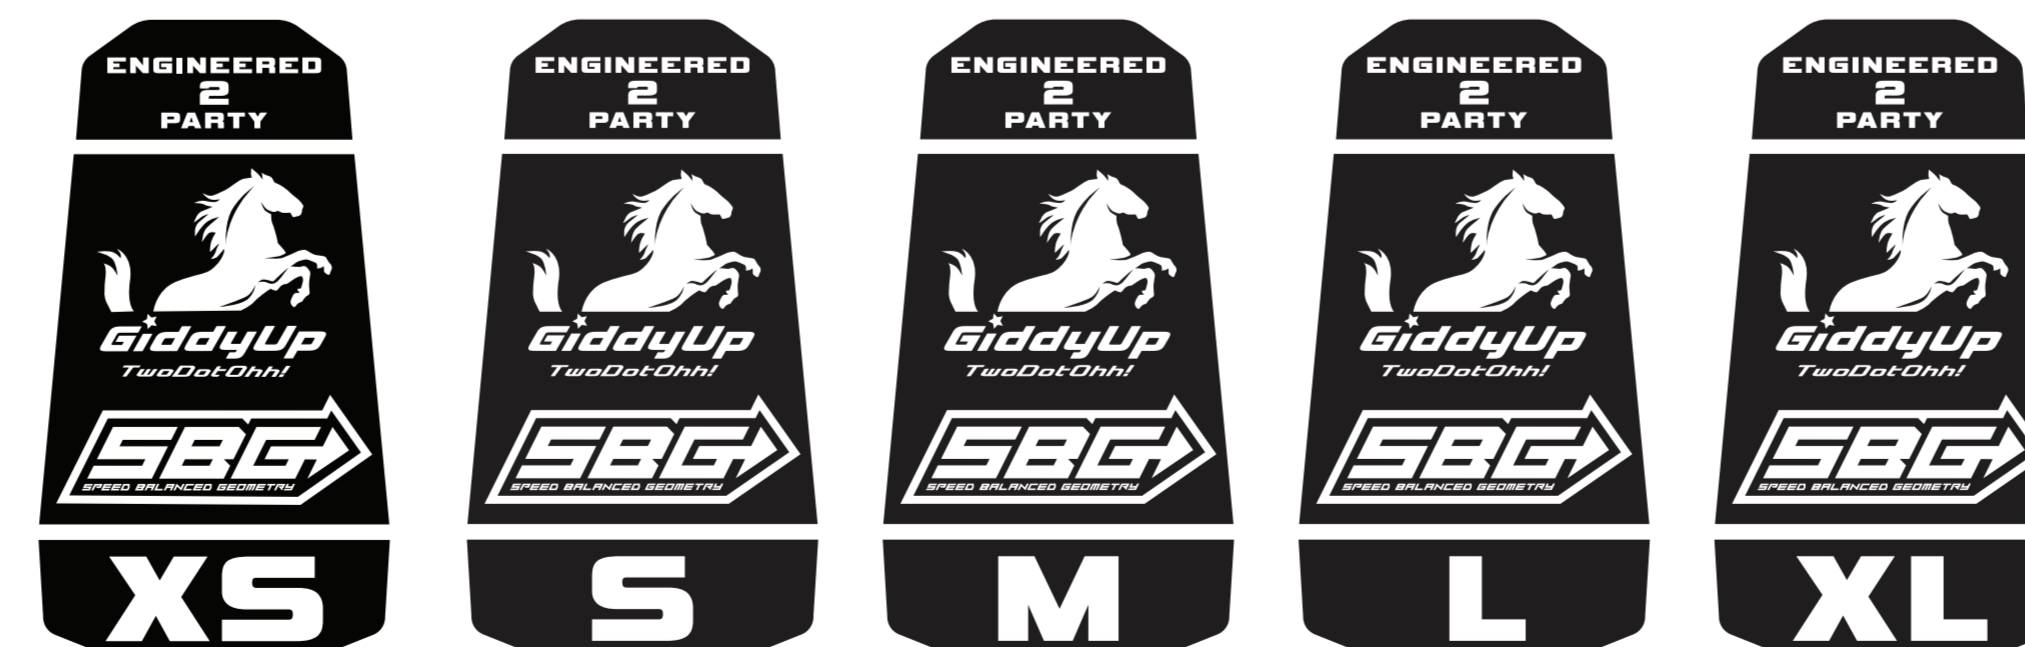

MODEL YEAR 2019

BIKE: SENTINEL CARBON

COLORS: GUNMETAL GREY / PINOT NOIR

TRANSITION
BICYCLE COMPANY

SCALE 1:1 (100%)

TRANSITION

TRANSITION

DOWN TUBE DECAL

USAGE DISCLAIMER!!!!!!

ALL LOGOS ARE SCALED 1:1. DECALS APPLIED AT THE FACTORY USE A WATER BASED SYSTEM THAT STRETCHES AND CONFORMS TO THE FRAME SURFACE SO IT DISTORTS THE DECAL. SIMPLY USING THIS FILE TO MAKE DECALS TO LAY OVER THE OLD DECALS WILL NOT BE A PERFECT FIT. IT IS UP TO YOU TO MODIFY THE SCALE OF THIS FILE TO WORK FOR YOUR APPLICATION.

TRANSITION BIKES IS NOT RESPONSIBLE FOR THE FIT AND FINISH OF ANY AFTERMARKET DECALS APPLIED TO THE FRAME.

HEAD TUBE DECAL

DRIVE SIDE TOP TUBE DECAL

DRIVE SIDE TOP TUBE DECAL

DRIVE SIDE SEAT STAY DECAL

NON-DRIVE SIDE SEAT STAY DECAL

 PINOT NOIR =
PANTONE SOLID COATED 1815

 GUNMETAL GRAY =
PANTONE PREMIUM METALLIC 10393 C

SIZE DECALS

SAG RANGE
18-20MM

ROCKER BRIDGE DECAL