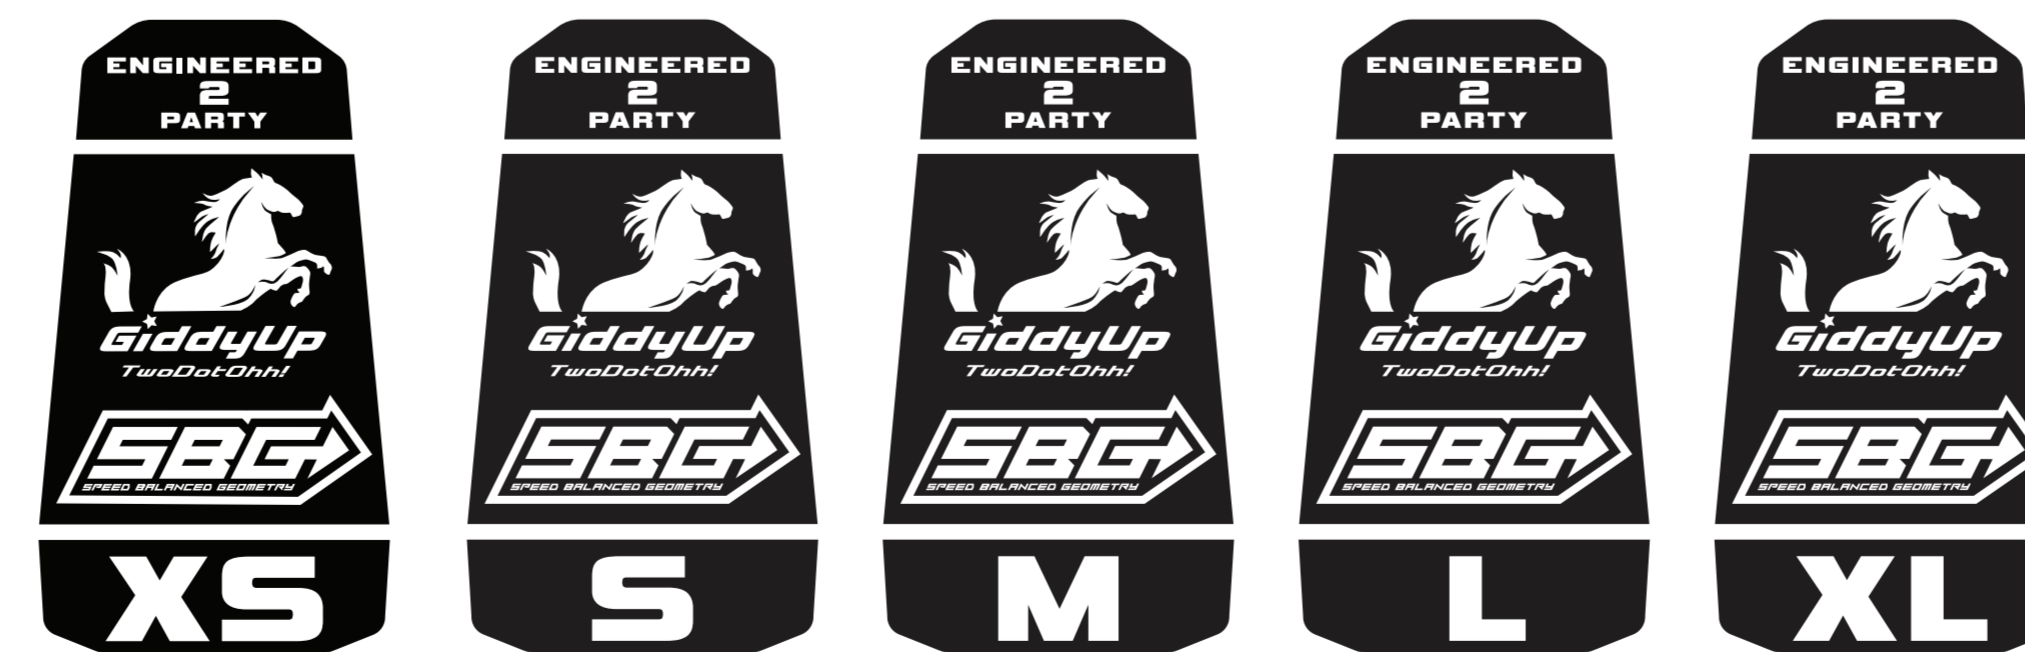

MODEL YEAR 2019

BIKE: SCOUT ALLOY

COLORS: SLATE BLUE / DESERT TAN

TRANSITION
BICYCLE COMPANY

SCALE 1:1 (100%)

TRANSITION

TRANSITION

DOWN TUBE DECAL

HEAD TUBE DECAL

TOP TUBE DECAL

DRIVE SIDE SEAT STAY DECAL

NON-DRIVE SIDE SEAT STAY DECAL

SIZE DECALS

ROCKER BRIDGE DECAL

USAGE DISCLAIMER!!!!!!

ALL LOGOS ARE SCALED 1:1. DECALS APPLIED AT THE FACTORY USE A WATER BASED SYSTEM THAT STRETCHES AND CONFORMS TO THE FRAME SURFACE SO IT DISTORTS THE DECAL. SIMPLY USING THIS FILE TO MAKE DECALS TO LAY OVER THE OLD DECALS WILL NOT BE A PERFECT FIT. IT IS UP TO YOU TO MODIFY THE SCALE OF THIS FILE TO WORK FOR YOUR APPLICATION.

TRANSITION BIKES IS NOT RESPONSIBLE FOR THE FIT AND FINISH OF ANY AFTERMARKET DECALS APPLIED TO THE FRAME.

 SLATE BLUE =
PANTONE METALLIC 8502

 DESERT TAN =
PANTONE SOLID COATED 2324