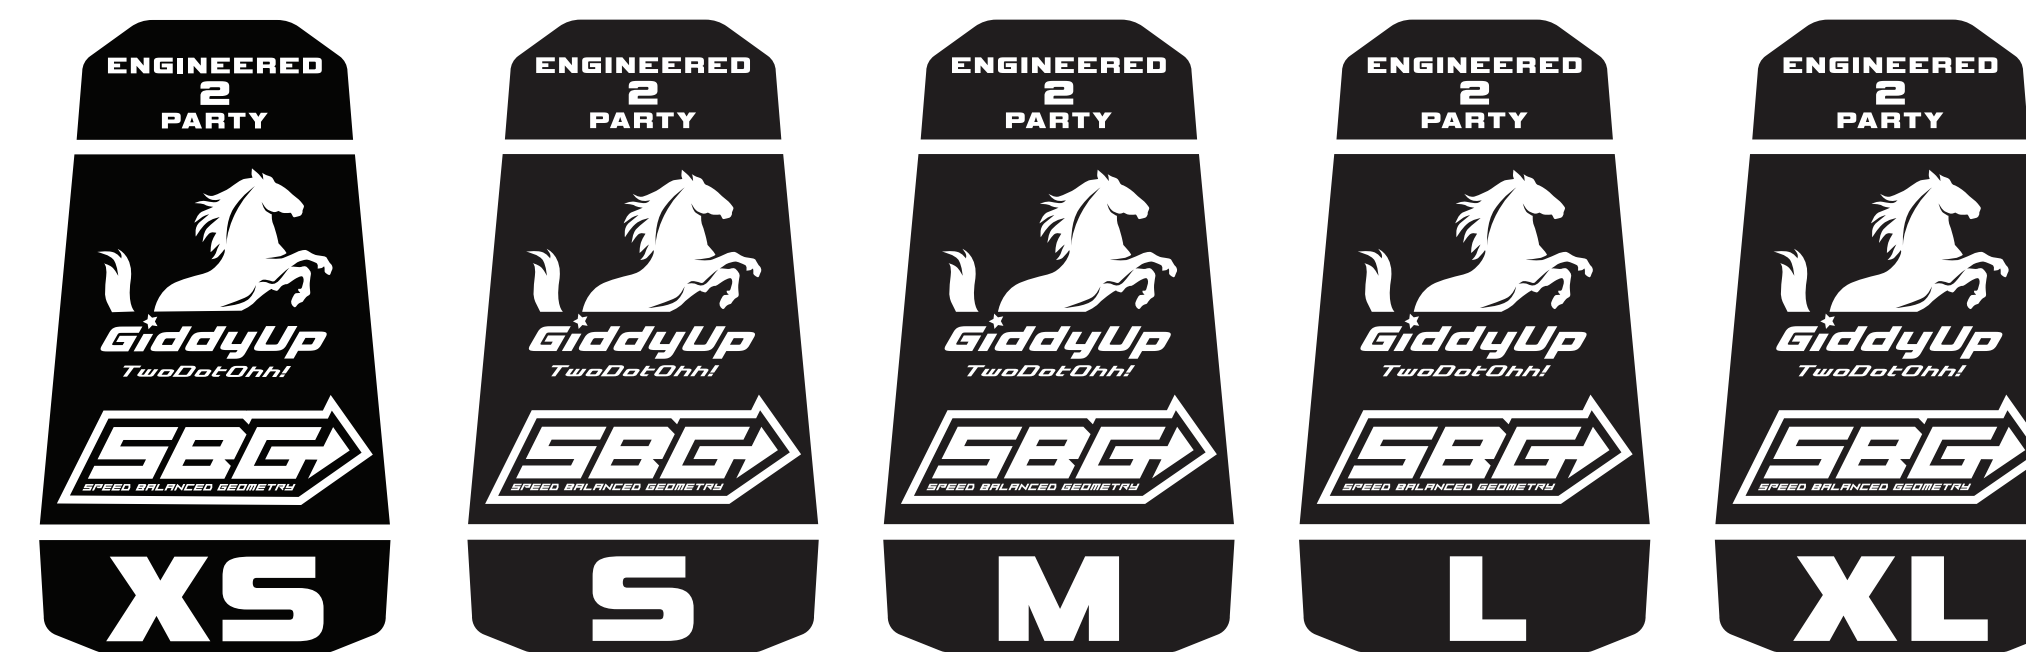

MODEL YEAR 2019

BIKE: PATROL CARBON

COLORS: SAGEBRUSH GREY / TR BLUE

**TRANSITION**  
BICYCLE COMPANY

SCALE 1:1 (100%)

NON-DRIVE SIDE SEAT STAY DECAL

 TR BLUE =  
PANTONE 801 C  
PANTONE PROCESS CYAN

 SAGEBRUSH GREY =  
PANTONE SOLID COATED 416

SIZE DECALS

SAG RANGE  
20-23MM

ROCKER BRIDGE DECAL