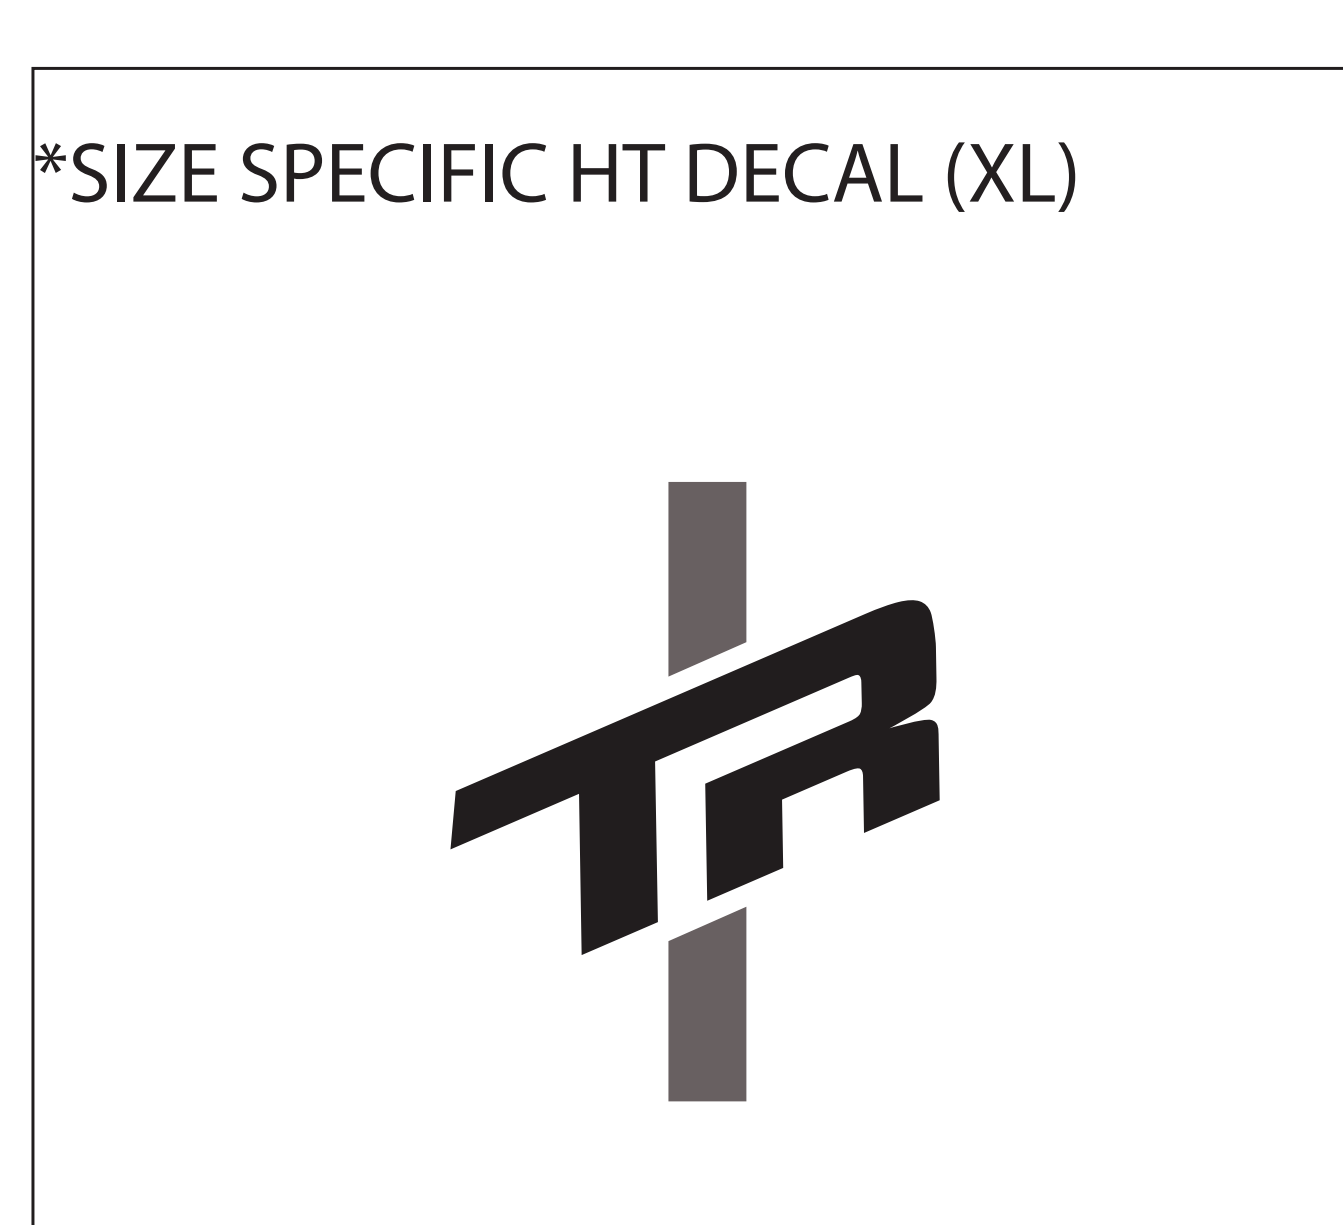

MODEL YEAR 2023
 BIKE: SPIRE ALLOY
 COLORS: HINT OF BLUE / FADE TO BLACK
TRANSITION
 BICYCLE COMPANY

TRANSITION TRANSITION

DOWN TUBE DECAL

USAGE DISCLAIMER!!!!!!
 ALL LOGOS ARE SCALED 1:1. DECALS APPLIED AT THE FACTORY USE A WATER BASED SYSTEM THAT STRETCHES AND CONFORMS TO THE FRAME SURFACE SO IT DISTORTS THE DECAL. SIMPLY USING THIS FILE TO MAKE DECALS TO LAY OVER THE OLD DECALS WILL NOT BE A PERFECT FIT. IT IS UP TO YOU TO MODIFY THE SCALE OF THIS FILE TO WORK FOR YOUR APPLICATION.
 TRANSITION BIKES IS NOT RESPONSIBLE FOR THE FIT AND FINISH OF ANY AFTERMARKET DECALS APPLIED TO THE FRAME.

SCALE 1:1 (100%)

DRIVE SIDE

NON-DRIVE SIDE

 HINT OF BLUE -PANTONE 5435 C (GLOSS CLEAR COAT)
 DECALS-PANTONE METALLIC 8423 C

 FADE TO BLACK-PANTONE METALLIC 10396 C AND PURE BLACK (MATTE CLEAR COAT)
 DECALS-PANTONE METALLIC 873 C

*SIZE SPECIFIC ST DECALS