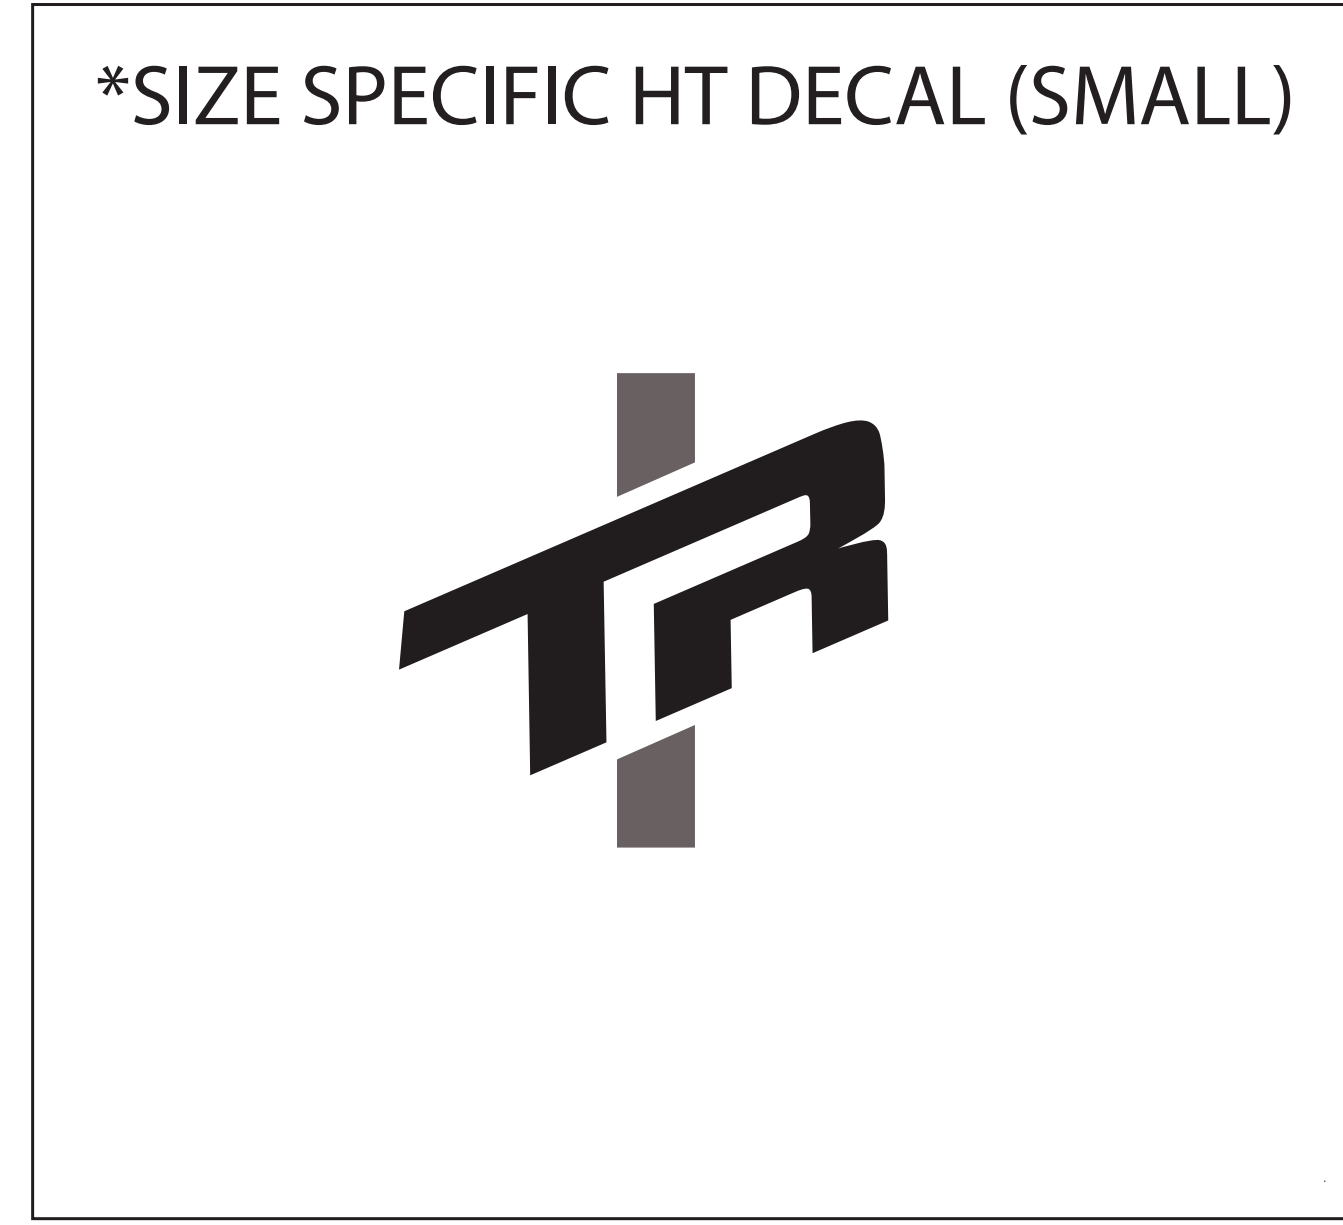

MODEL YEAR 2023
 BIKE: SPIRE ALLOY
 COLORS: HINT OF BLUE / FADE TO BLACK
TRANSITION
 BICYCLE COMPANY

TRANSITION TRANSITION

DOWN TUBE DECAL

USAGE DISCLAIMER!!!!!!
 ALL LOGOS ARE SCALED 1:1. DECALS APPLIED AT THE FACTORY USE A WATER BASED SYSTEM THAT STRETCHES AND CONFORMS TO THE FRAME SURFACE SO IT DISTORTS THE DECAL. SIMPLY USING THIS FILE TO MAKE DECALS TO LAY OVER THE OLD DECALS WILL NOT BE A PERFECT FIT. IT IS UP TO YOU TO MODIFY THE SCALE OF THIS FILE TO WORK FOR YOUR APPLICATION.
 TRANSITION BIKES IS NOT RESPONSIBLE FOR THE FIT AND FINISH OF ANY AFTERMARKET DECALS APPLIED TO THE FRAME.

SCALE 1:1 (100%)

DRIVE SIDE

NON-DRIVE SIDE

 HINT OF BLUE -PANTONE 5435 C (GLOSS CLEAR COAT)
 DECALS-PANTONE METALLIC 8423 C

 FADE TO BLACK-PANTONE METALLIC 10396 C AND PURE BLACK (MATTE CLEAR COAT)
 DECALS-PANTONE METALLIC 873 C

*SIZE SPECIFIC ST DECALS