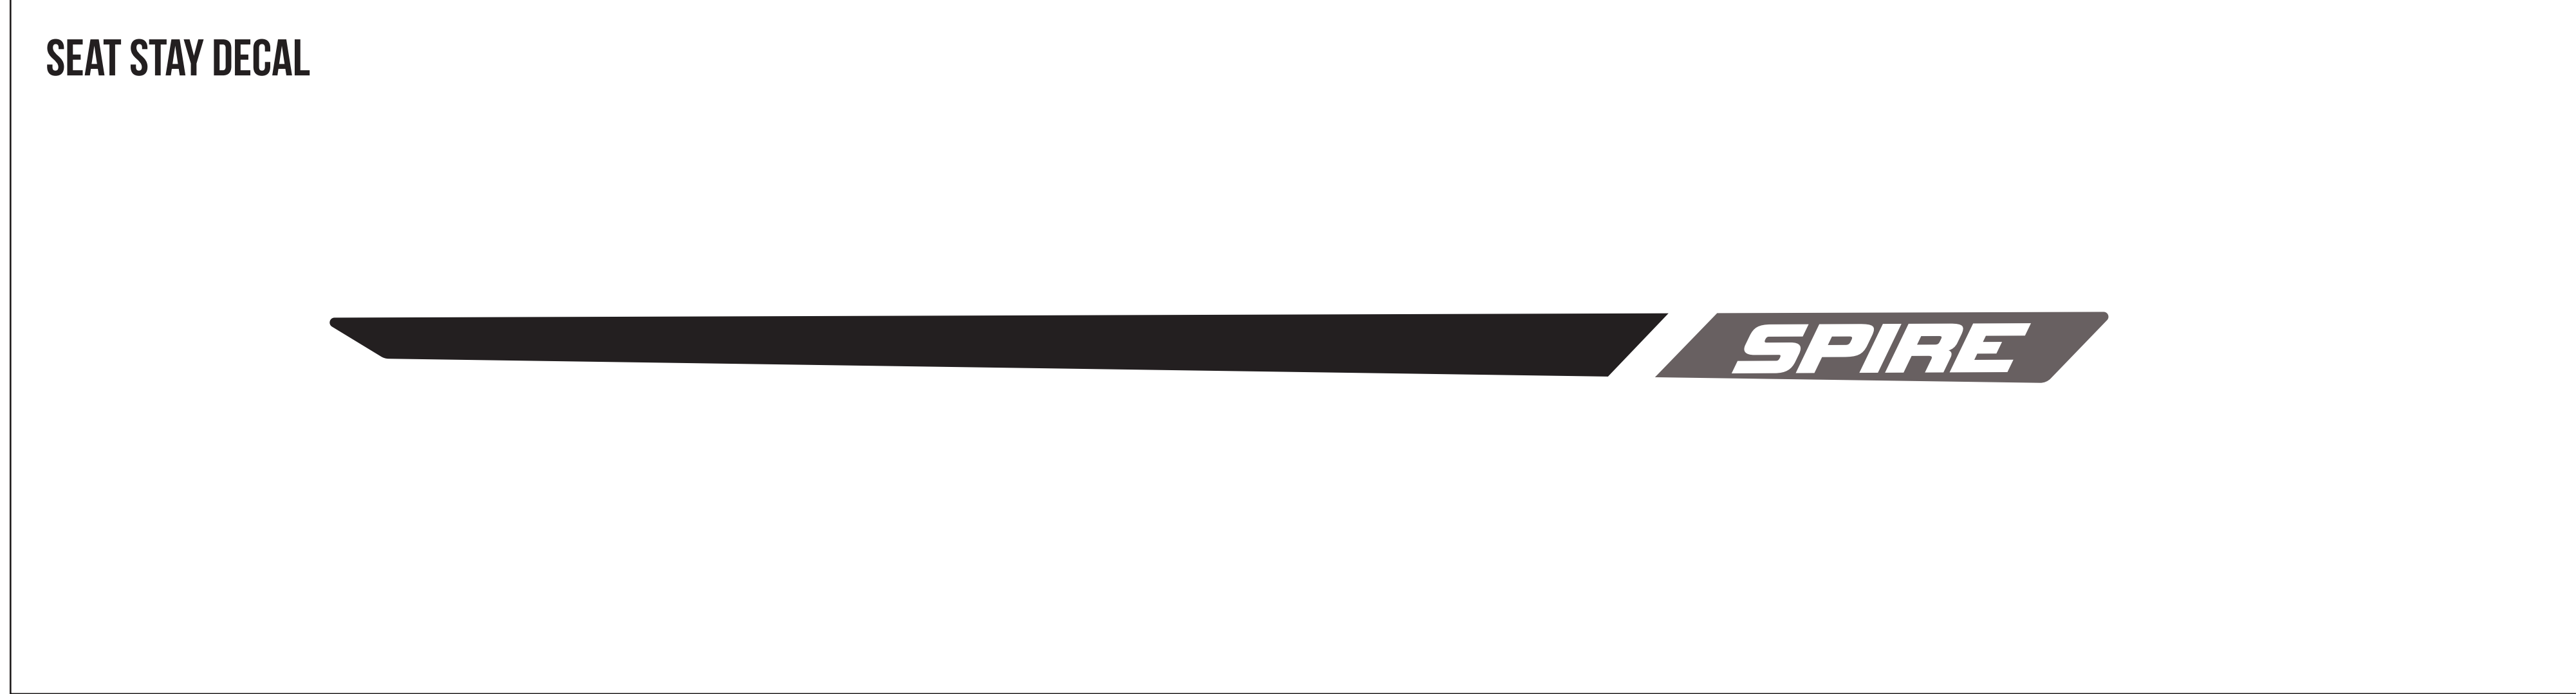

MODEL YEAR 2023
 BIKE: SPIRE ALLOY
 COLORS: HINT OF BLUE / FADE TO BLACK
TRANSITION
 BICYCLE COMPANY

TRANSITION TRANSITION

DOWN TUBE DECAL

USAGE DISCLAIMER!!!!!!
 ALL LOGOS ARE SCALED 1:1. DECALS APPLIED AT THE FACTORY USE A WATER BASED SYSTEM THAT STRETCHES AND CONFORMS TO THE FRAME SURFACE SO IT DISTORTS THE DECAL. SIMPLY USING THIS FILE TO MAKE DECALS TO LAY OVER THE OLD DECALS WILL NOT BE A PERFECT FIT. IT IS UP TO YOU TO MODIFY THE SCALE OF THIS FILE TO WORK FOR YOUR APPLICATION.
 TRANSITION BIKES IS NOT RESPONSIBLE FOR THE FIT AND FINISH OF ANY AFTERMARKET DECALS APPLIED TO THE FRAME.

SCALE 1:1 (100%)

DRIVE SIDE

NON-DRIVE SIDE

 HINT OF BLUE -PANTONE 5435 C (GLOSS CLEAR COAT)
 DECALS-PANTONE METALLIC 8423 C

 FADE TO BLACK-PANTONE METALLIC 10396 C AND PURE BLACK (MATTE CLEAR COAT)
 DECALS-PANTONE METALLIC 873 C