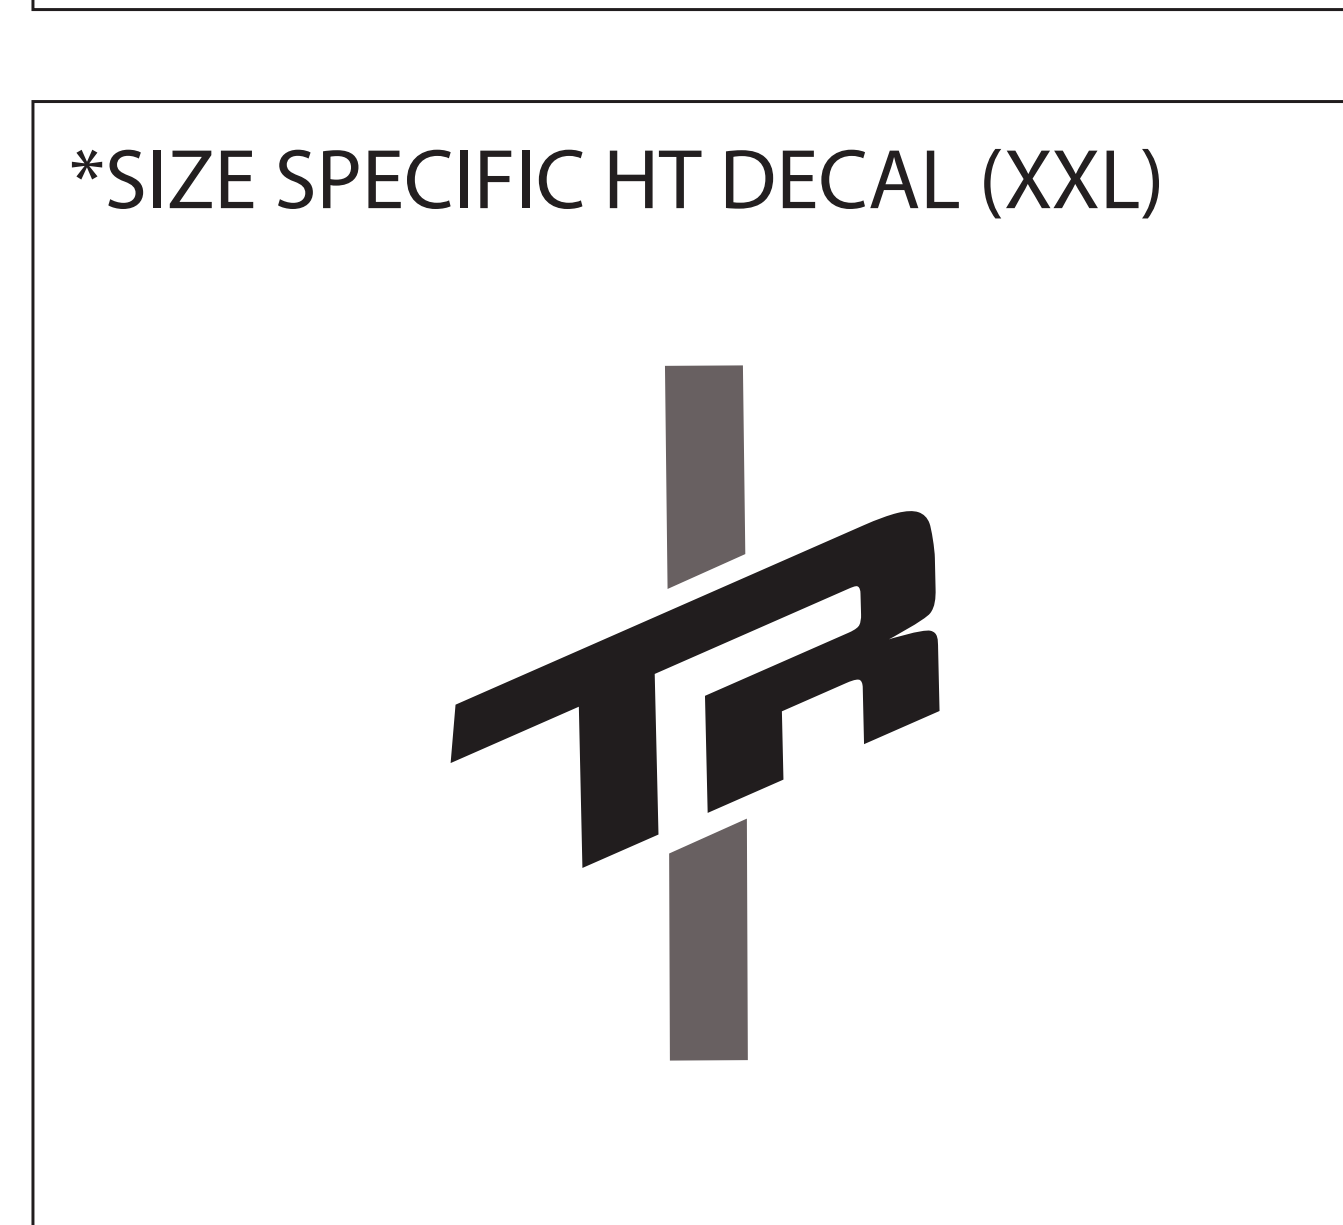

MODEL YEAR 2023
 BIKE: SPIRE ALLOY
 COLORS: HINT OF BLUE / FADE TO BLACK
TRANSITION
 BICYCLE COMPANY

TRANSITION TRANSITION

DOWN TUBE DECAL

USAGE DISCLAIMER!!!!!!
 ALL LOGOS ARE SCALED 1:1. DECALS APPLIED AT THE FACTORY USE A WATER BASED SYSTEM THAT STRETCHES AND CONFORMS TO THE FRAME SURFACE SO IT DISTORTS THE DECAL. SIMPLY USING THIS FILE TO MAKE DECALS TO LAY OVER THE OLD DECALS WILL NOT BE A PERFECT FIT. IT IS UP TO YOU TO MODIFY THE SCALE OF THIS FILE TO WORK FOR YOUR APPLICATION.
 TRANSITION BIKES IS NOT RESPONSIBLE FOR THE FIT AND FINISH OF ANY AFTERMARKET DECALS APPLIED TO THE FRAME.

SCALE 1:1 (100%)

DRIVE SIDE

NON-DRIVE SIDE

 HINT OF BLUE -PANTONE 5435 C (GLOSS CLEAR COAT)
 DECALS-PANTONE METALLIC 8423 C

 FADE TO BLACK-PANTONE METALLIC 10396 C AND PURE BLACK (MATTE CLEAR COAT)
 DECALS-PANTONE METALLIC 873 C

*SIZE SPECIFIC ST DECALS