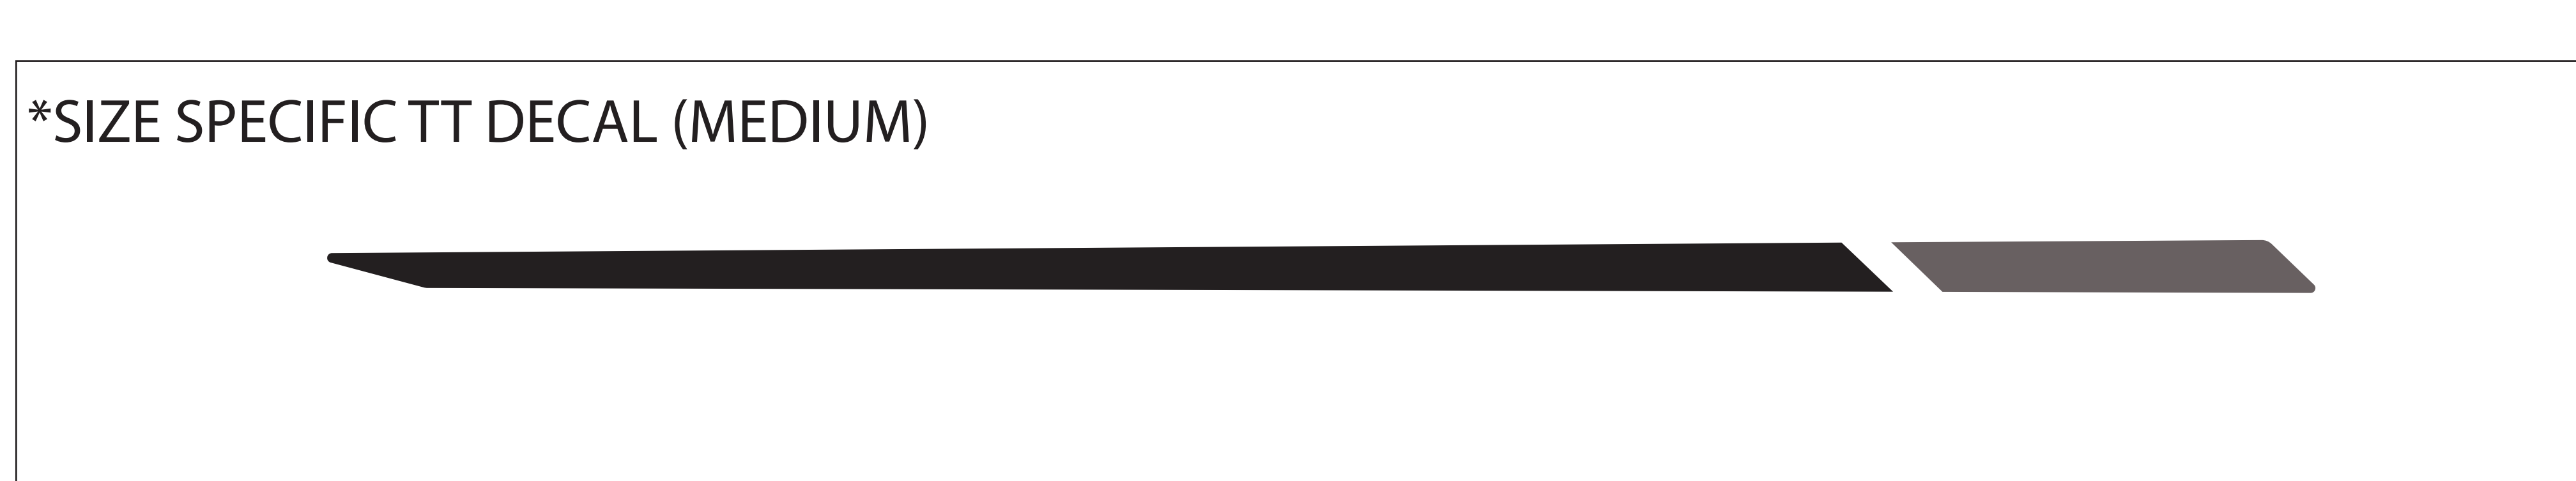

MODEL YEAR 2023
 BIKE: SPIRE ALLOY
 COLORS: HINT OF BLUE / FADE TO BLACK
TRANSITION
 BICYCLE COMPANY

TRANSITION TRANSITION

DOWN TUBE DECAL

USAGE DISCLAIMER!!!!!!
 ALL LOGOS ARE SCALED 1:1. DECALS APPLIED AT THE FACTORY USE A WATER BASED SYSTEM THAT STRETCHES AND CONFORMS TO THE FRAME SURFACE SO IT DISTORTS THE DECAL. SIMPLY USING THIS FILE TO MAKE DECALS TO LAY OVER THE OLD DECALS WILL NOT BE A PERFECT FIT. IT IS UP TO YOU TO MODIFY THE SCALE OF THIS FILE TO WORK FOR YOUR APPLICATION.
 TRANSITION BIKES IS NOT RESPONSIBLE FOR THE FIT AND FINISH OF ANY AFTERMARKET DECALS APPLIED TO THE FRAME.

SCALE 1:1 (100%)

DRIVE SIDE

NON-DRIVE SIDE

 HINT OF BLUE -PANTONE 5435 C (GLOSS CLEAR COAT)
 DECALS-PANTONE METALLIC 8423 C

 FADE TO BLACK-PANTONE METALLIC 10396 C AND PURE BLACK (MATTE CLEAR COAT)
 DECALS-PANTONE METALLIC 873 C