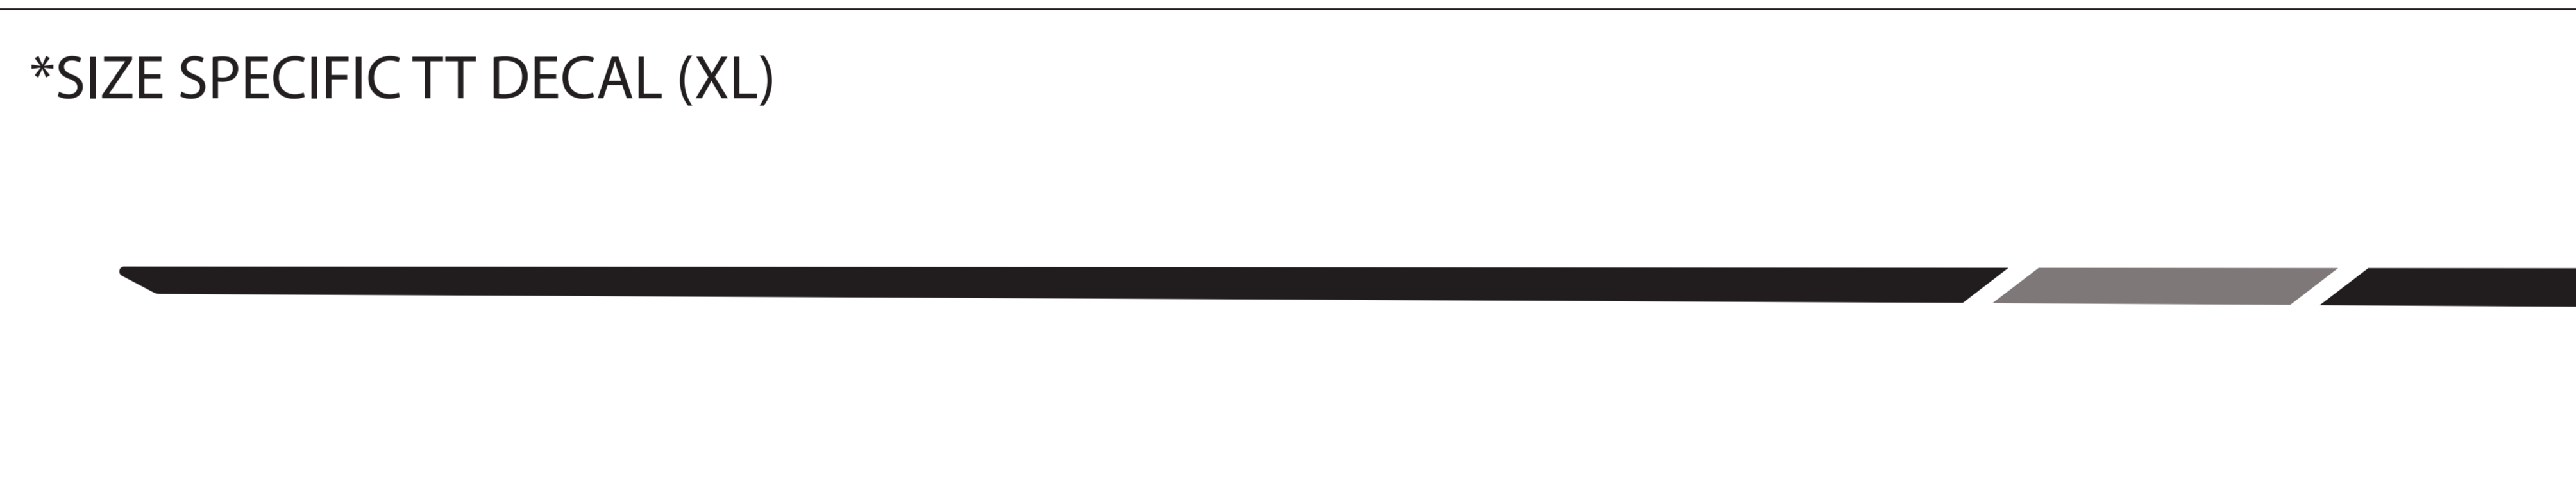

MODEL YEAR 2023
BIKE: SMUGGLER ALLOY
COLORS: ESPRESSO / ORCHID
TRANSITION
BICYCLE COMPANY

SCALE 1:1 (100%)

TRANSITION TRANSITION

DOWN TUBE DECAL

USAGE DISCLAIMER!!!!!!
ALL LOGOS ARE SCALED 1:1. DECALS APPLIED AT THE FACTORY USE A WATER BASED SYSTEM THAT STRETCHES AND CONFORMS TO THE FRAME SURFACE SO IT DISTORTS THE DECAL. SIMPLY USING THIS FILE TO MAKE DECALS TO LAY OVER THE OLD DECALS WILL NOT BE A PERFECT FIT. IT IS UP TO YOU TO MODIFY THE SCALE OF THIS FILE TO WORK FOR YOUR APPLICATION.
TRANSITION BIKES IS NOT RESPONSIBLE FOR THE FIT AND FINISH OF ANY AFTERMARKET DECALS APPLIED TO THE FRAME.

DRIVE SIDE

NON-DRIVE SIDE

ESPRESSO - PANTONE METALLIC 8601 C (MATTE CLEAR COAT)
DECALS - PANTONE METALLIC 8421 C

*SIZE SPECIFIC ST DECALS

ORCHID - PANTONE METALLIC 8843 (GLOSS CLEAR COAT)
DECALS - PANTONE METALLIC 8423 C