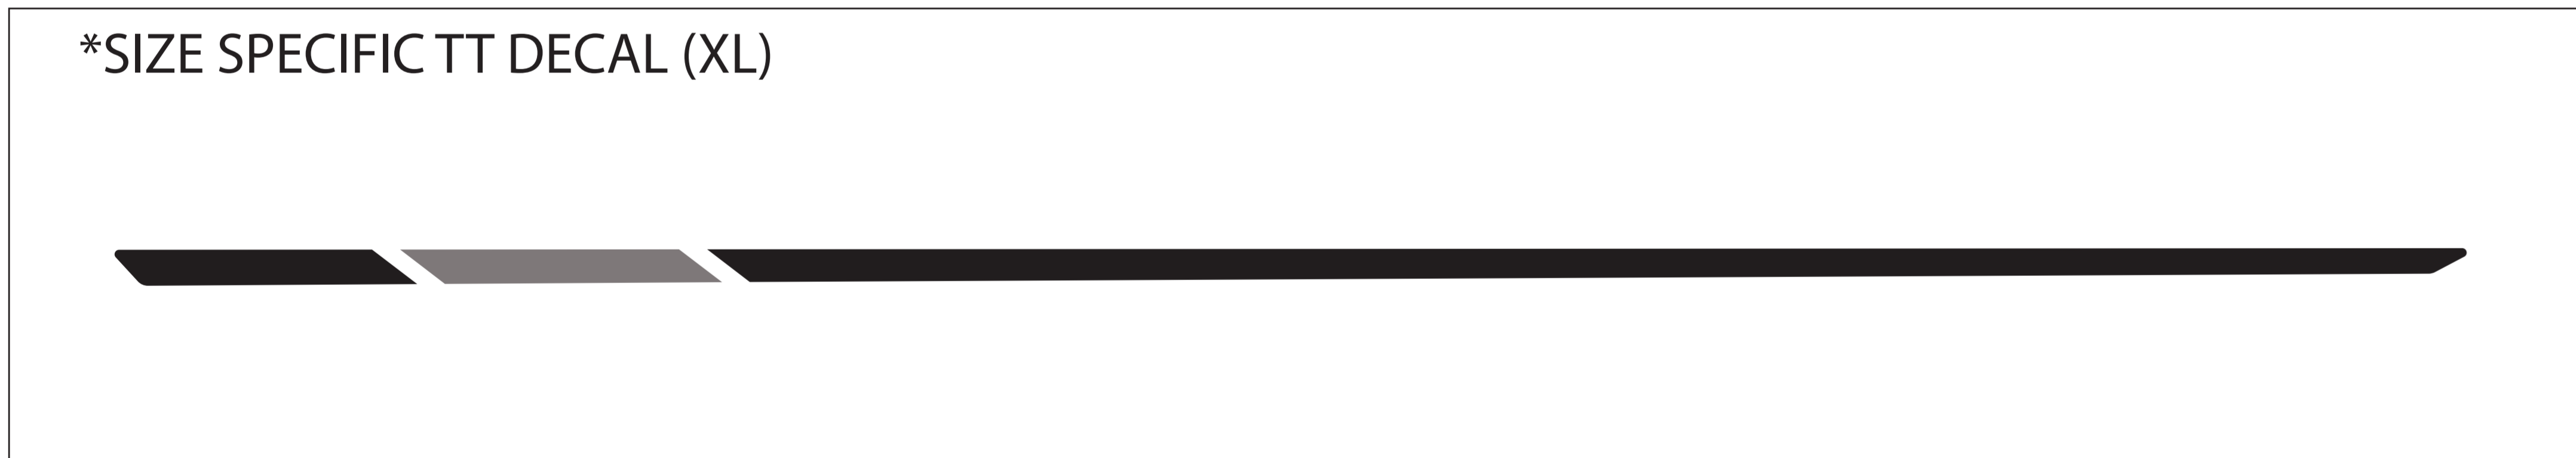

MODEL YEAR 2023
BIKE: SMUGGLER ALLOY
COLORS: ESPRESSO / ORCHID
TRANSITION
BICYCLE COMPANY

SCALE 1:1 (100%)

TRANSITION TRANSITION

DOWN TUBE DECAL

USAGE DISCLAIMER!!!!!!
ALL LOGOS ARE SCALED 1:1. DECALS APPLIED AT THE FACTORY USE A WATER BASED SYSTEM THAT STRETCHES AND CONFORMS TO THE FRAME SURFACE SO IT DISTORTS THE DECAL. SIMPLY USING THIS FILE TO MAKE DECALS TO LAY OVER THE OLD DECALS WILL NOT BE A PERFECT FIT. IT IS UP TO YOU TO MODIFY THE SCALE OF THIS FILE TO WORK FOR YOUR APPLICATION.
TRANSITION BIKES IS NOT RESPONSIBLE FOR THE FIT AND FINISH OF ANY AFTERMARKET DECALS APPLIED TO THE FRAME.

DRIVE SIDE

NON-DRIVE SIDE

ESPRESSO - PANTONE METALLIC 8601 C (MATTE CLEAR COAT)
DECALS - PANTONE METALLIC 8421 C

*SIZE SPECIFIC ST DECALS

ORCHID - PANTONE METALLIC 8843 (GLOSS CLEAR COAT)
DECALS - PANTONE METALLIC 8423 C