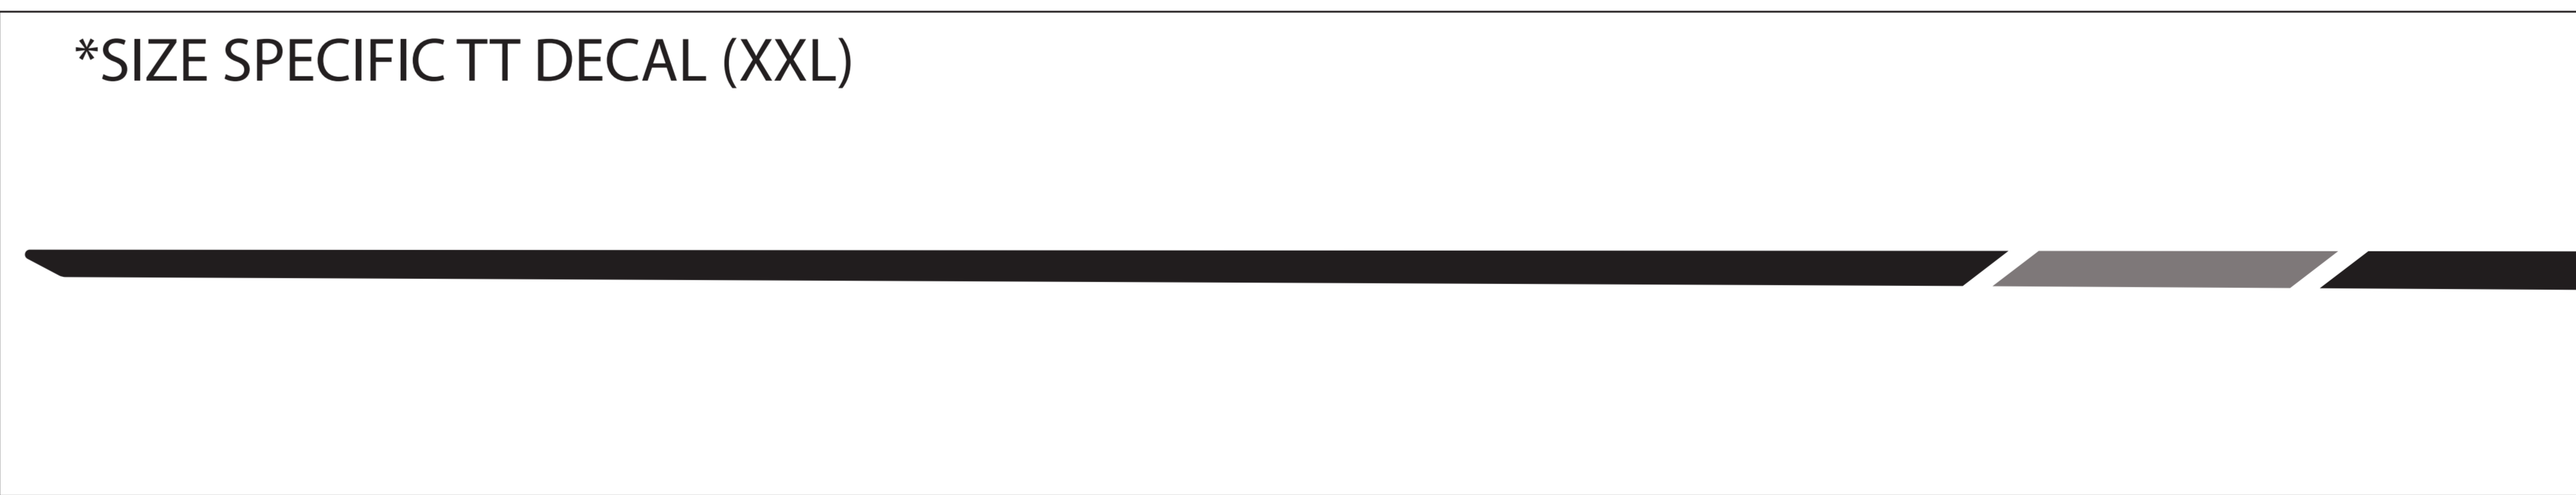

MODEL YEAR 2023
BIKE: SMUGGLER ALLOY
COLORS: ESPRESSO / ORCHID
TRANSITION
BICYCLE COMPANY

SCALE 1:1 (100%)

TRANSITION TRANSITION

DOWN TUBE DECAL

USAGE DISCLAIMER!!!!!!
ALL LOGOS ARE SCALED 1:1. DECALS APPLIED AT THE FACTORY USE A WATER BASED SYSTEM THAT STRETCHES AND CONFORMS TO THE FRAME SURFACE SO IT DISTORTS THE DECAL. SIMPLY USING THIS FILE TO MAKE DECALS TO LAY OVER THE OLD DECALS WILL NOT BE A PERFECT FIT. IT IS UP TO YOU TO MODIFY THE SCALE OF THIS FILE TO WORK FOR YOUR APPLICATION.
TRANSITION BIKES IS NOT RESPONSIBLE FOR THE FIT AND FINISH OF ANY AFTERMARKET DECALS APPLIED TO THE FRAME.

DRIVE SIDE

NON-DRIVE SIDE

ESPRESSO - PANTONE METALLIC 8601 C (MATTE CLEAR COAT)
DECALS - PANTONE METALLIC 8421 C

*SIZE SPECIFIC ST DECALS

ORCHID - PANTONE METALLIC 8843 (GLOSS CLEAR COAT)
DECALS - PANTONE METALLIC 8423 C