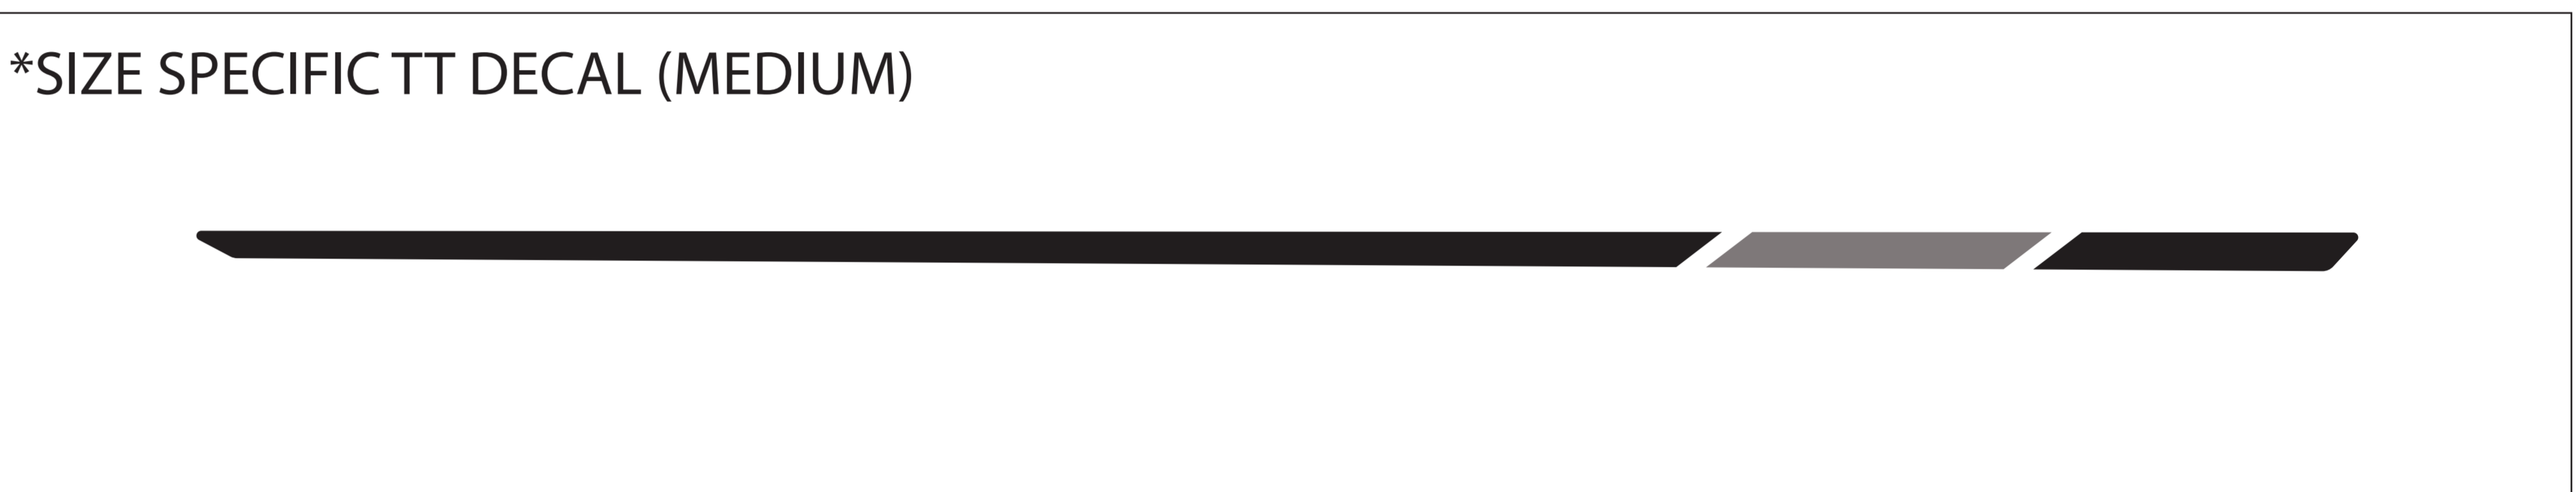

MODEL YEAR 2023
BIKE: SMUGGLER ALLOY
COLORS: ESPRESSO / ORCHID
TRANSITION
BICYCLE COMPANY

SCALE 1:1 (100%)

TRANSITION TRANSITION

DOWN TUBE DECAL

USAGE DISCLAIMER!!!!!!
ALL LOGOS ARE SCALED 1:1. DECALS APPLIED AT THE FACTORY USE A WATER BASED SYSTEM THAT STRETCHES AND CONFORMS TO THE FRAME SURFACE SO IT DISTORTS THE DECAL. SIMPLY USING THIS FILE TO MAKE DECALS TO LAY OVER THE OLD DECALS WILL NOT BE A PERFECT FIT. IT IS UP TO YOU TO MODIFY THE SCALE OF THIS FILE TO WORK FOR YOUR APPLICATION.
TRANSITION BIKES IS NOT RESPONSIBLE FOR THE FIT AND FINISH OF ANY AFTERMARKET DECALS APPLIED TO THE FRAME.

DRIVE SIDE

NON-DRIVE SIDE

ESPRESSO - PANTONE METALLIC 8601 C (MATTE CLEAR COAT)
DECALS - PANTONE METALLIC 8421 C

*SIZE SPECIFIC ST DECALS

ORCHID - PANTONE METALLIC 8843 (GLOSS CLEAR COAT)
DECALS - PANTONE METALLIC 8423 C