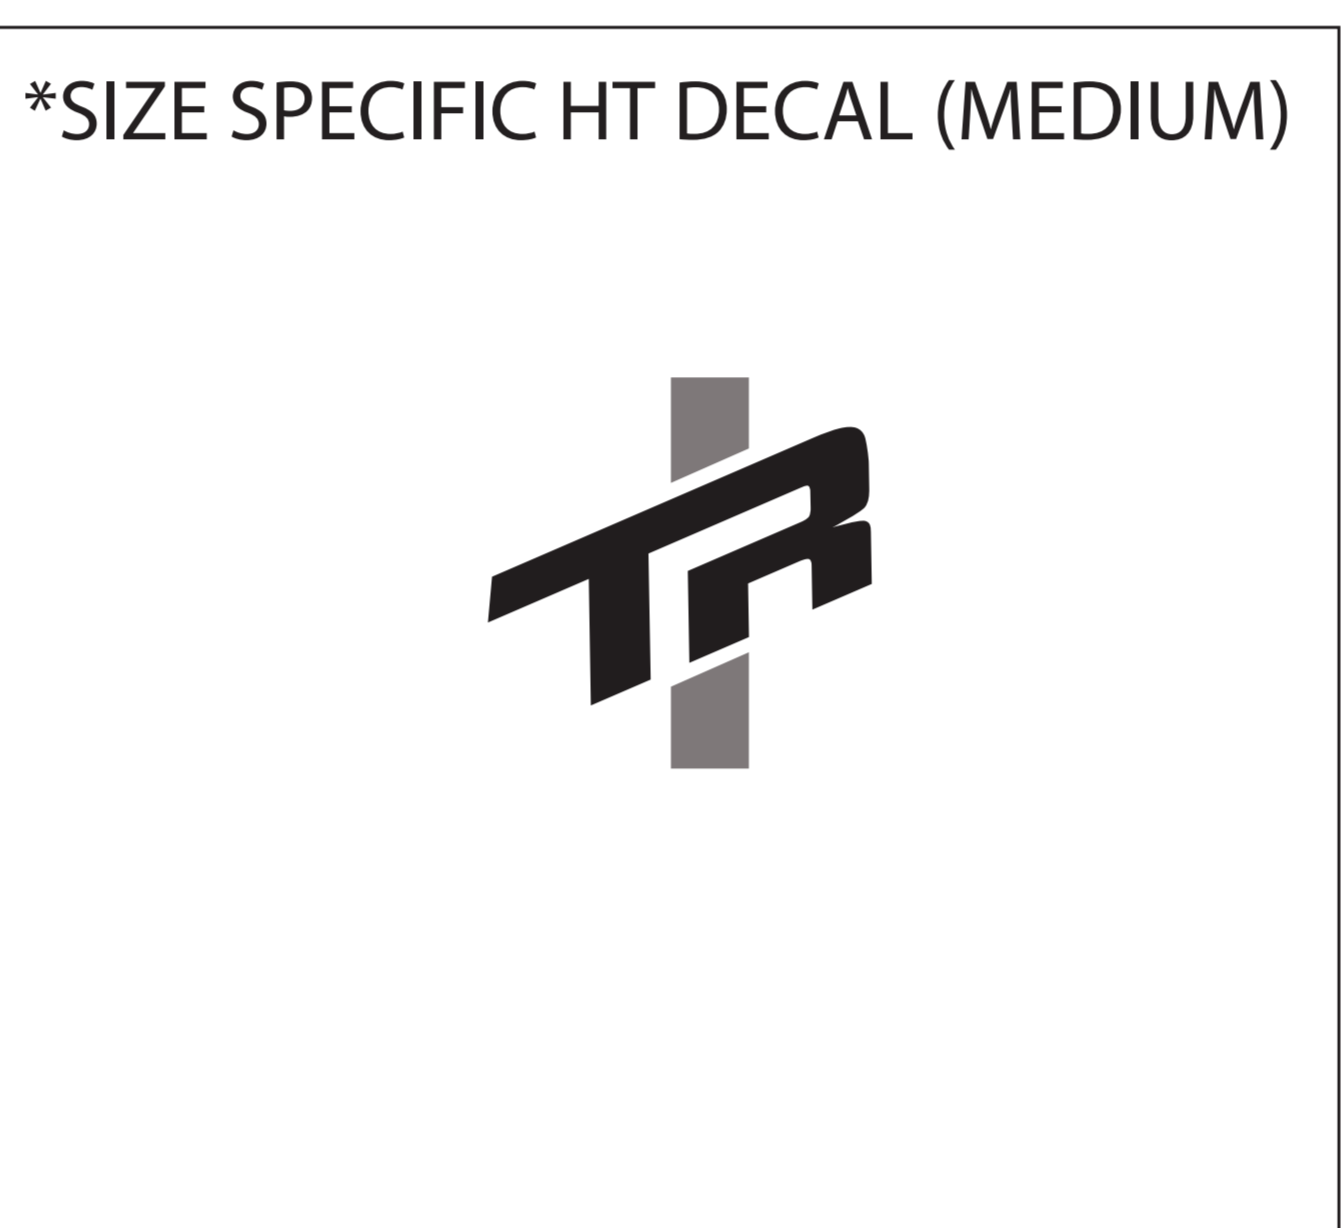

MODEL YEAR 2023
 BIKE: SMUGGLER ALLOY
 COLORS: ESPRESSO / ORCHID
TRANSITION
 BICYCLE COMPANY

SCALE 1:1 (100%)

TRANSITION TRANSITION

DOWN TUBE DECAL

USAGE DISCLAIMER!!!!!!
 ALL LOGOS ARE SCALED 1:1. DECALS APPLIED AT THE FACTORY USE A WATER BASED SYSTEM THAT STRETCHES AND CONFORMS TO THE FRAME SURFACE SO IT DISTORTS THE DECAL. SIMPLY USING THIS FILE TO MAKE DECALS TO LAY OVER THE OLD DECALS WILL NOT BE A PERFECT FIT. IT IS UP TO YOU TO MODIFY THE SCALE OF THIS FILE TO WORK FOR YOUR APPLICATION.
 TRANSITION BIKES IS NOT RESPONSIBLE FOR THE FIT AND FINISH OF ANY AFTERMARKET DECALS APPLIED TO THE FRAME.

DRIVE SIDE

NON-DRIVE SIDE

 ESPRESSO - PANTONE METALLIC 8601 C (MATTE CLEAR COAT)
 DECALS - PANTONE METALLIC 8421 C

*SIZE SPECIFIC ST DECALS

 ORCHID - PANTONE METALLIC 8843 (GLOSS CLEAR COAT)
 DECALS - PANTONE METALLIC 8423 C