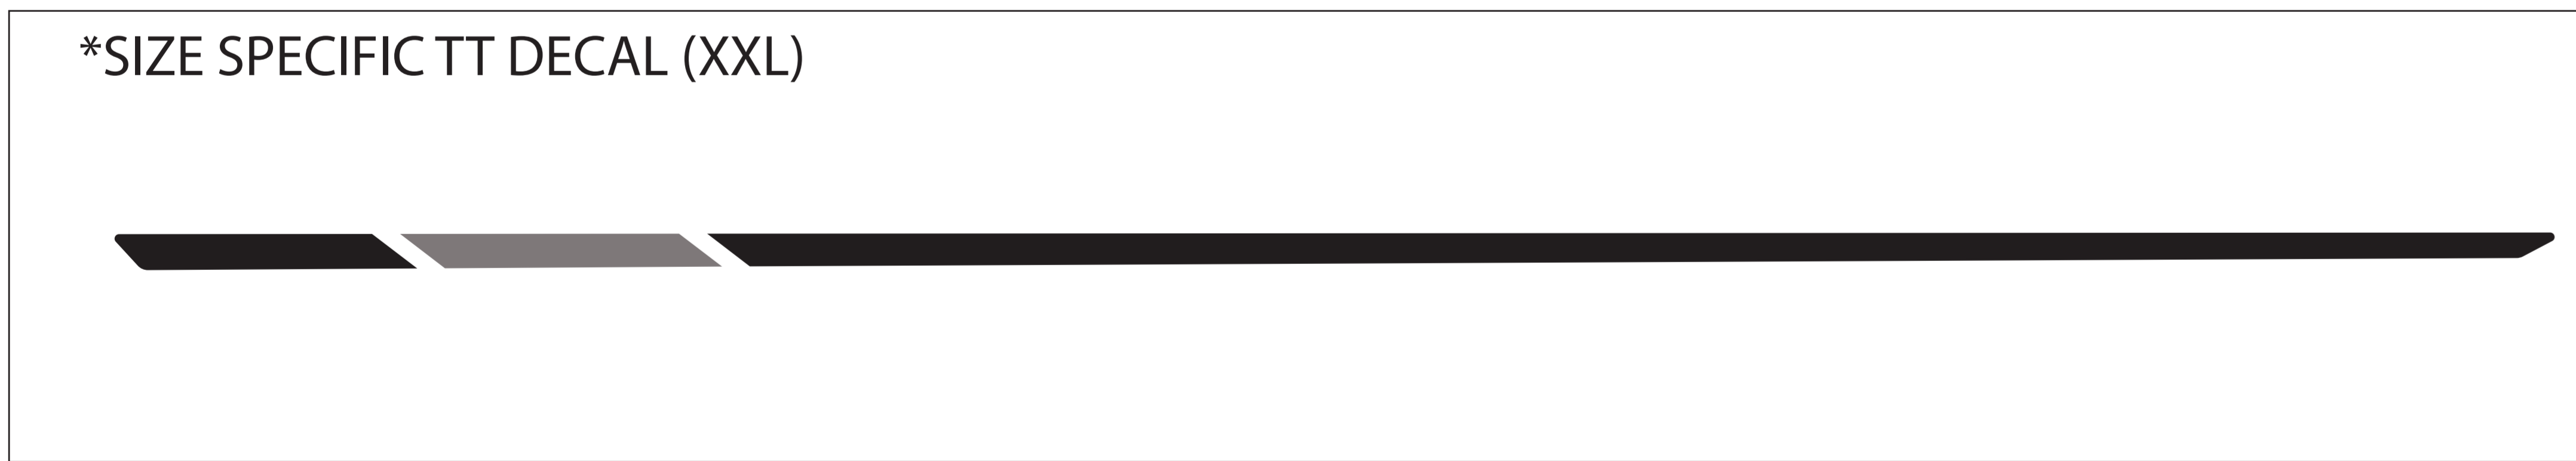

MODEL YEAR 2023
BIKE: SMUGGLER ALLOY
COLORS: ESPRESSO / ORCHID
TRANSITION
BICYCLE COMPANY

SCALE 1:1 (100%)

TRANSITION TRANSITION

DOWN TUBE DECAL

USAGE DISCLAIMER!!!!!!
ALL LOGOS ARE SCALED 1:1. DECALS APPLIED AT THE FACTORY USE A WATER BASED SYSTEM THAT STRETCHES AND CONFORMS TO THE FRAME SURFACE SO IT DISTORTS THE DECAL. SIMPLY USING THIS FILE TO MAKE DECALS TO LAY OVER THE OLD DECALS WILL NOT BE A PERFECT FIT. IT IS UP TO YOU TO MODIFY THE SCALE OF THIS FILE TO WORK FOR YOUR APPLICATION.
TRANSITION BIKES IS NOT RESPONSIBLE FOR THE FIT AND FINISH OF ANY AFTERMARKET DECALS APPLIED TO THE FRAME.

DRIVE SIDE

NON-DRIVE SIDE

ESPRESSO - PANTONE METALLIC 8601 C (MATTE CLEAR COAT)
DECALS - PANTONE METALLIC 8421 C

*SIZE SPECIFIC ST DECALS

ORCHID - PANTONE METALLIC 8843 (GLOSS CLEAR COAT)
DECALS - PANTONE METALLIC 8423 C