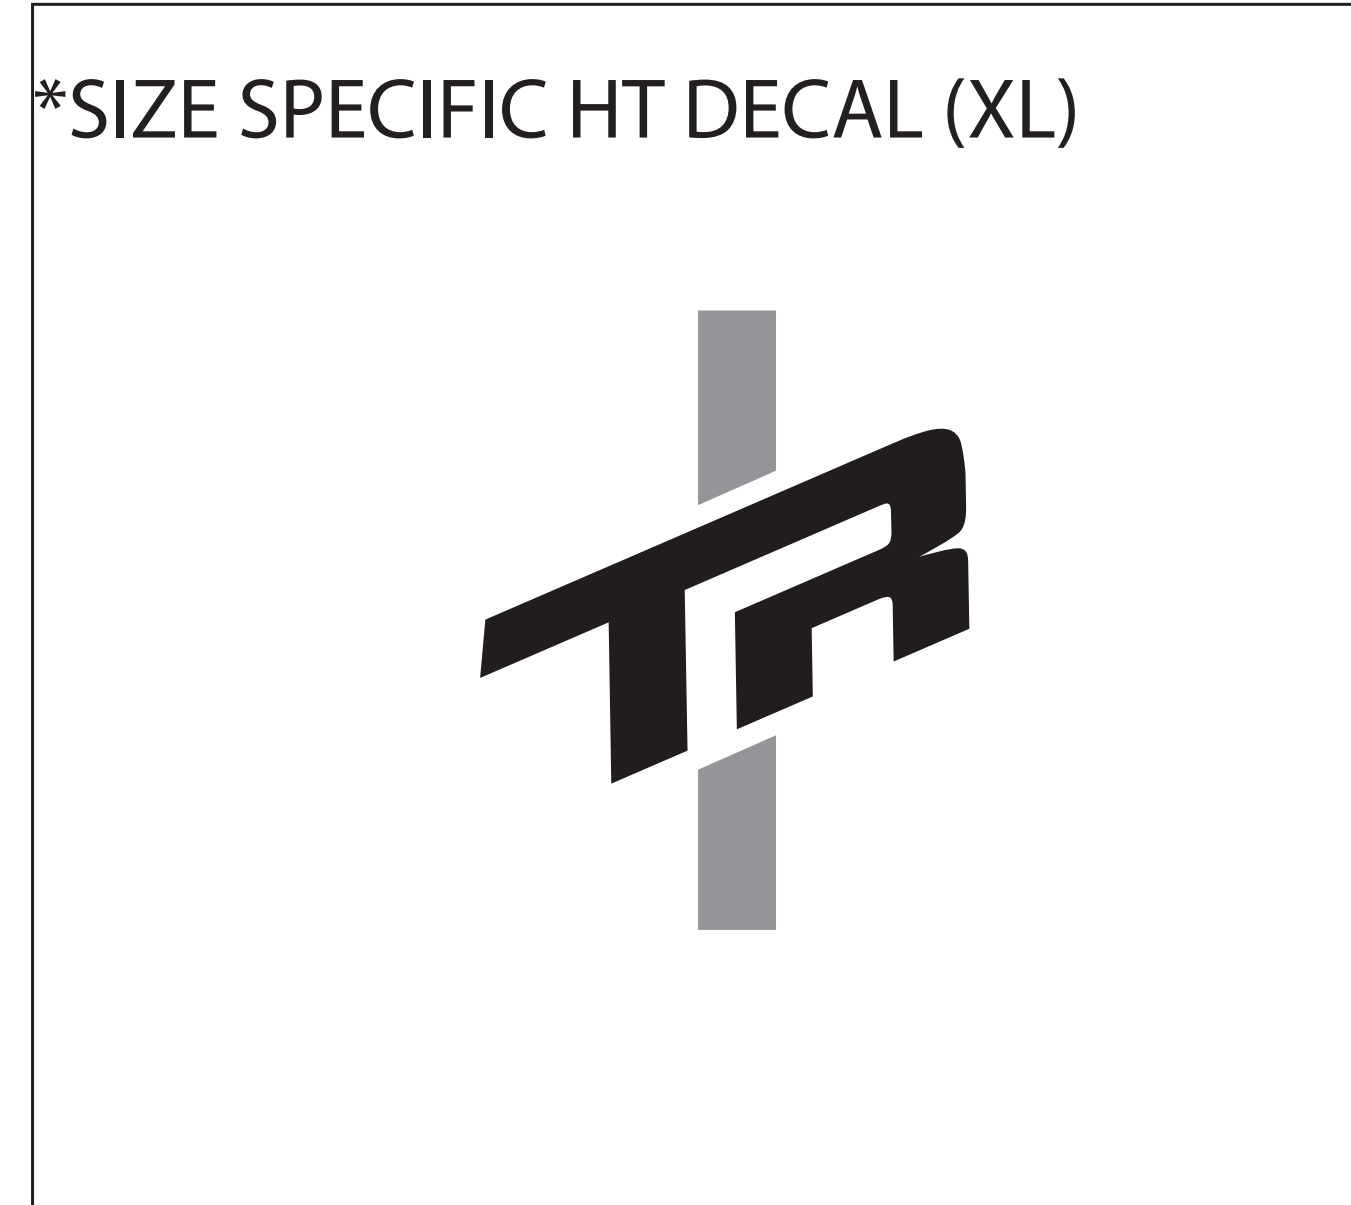

MODEL YEAR 2022
 BIKE: SPIRE ALLOY
 COLORS: FACTORY ORANGE / RAW
TRANSITION
 BICYCLE COMPANY

TRANSITION TRANSITION

USAGE DISCLAIMER!!!!!!
 ALL LOGOS ARE SCALED 1:1. DECALS APPLIED AT THE FACTORY USE A WATER BASED SYSTEM THAT STRETCHES AND CONFORMS TO THE FRAME SURFACE SO IT DISTORTS THE DECAL. SIMPLY USING THIS FILE TO MAKE DECALS TO LAY OVER THE OLD DECALS WILL NOT BE A PERFECT FIT. IT IS UP TO YOU TO MODIFY THE SCALE OF THIS FILE TO WORK FOR YOUR APPLICATION.
 TRANSITION BIKES IS NOT RESPONSIBLE FOR THE FIT AND FINISH OF ANY AFTERMARKET DECALS APPLIED TO THE FRAME.

DOWN TUBE DECAL

SCALE 1:1 (100%)

DRIVE SIDE

NON-DRIVE SIDE

 FACTORY ORANGE -PANTONE ORANGE 021
 DECALS-PANTONE METALLIC 8001 C

 RAW ALLOY
 DECALS-PANTONE METALLIC 8960 C

*SIZE SPECIFIC ST DECALS