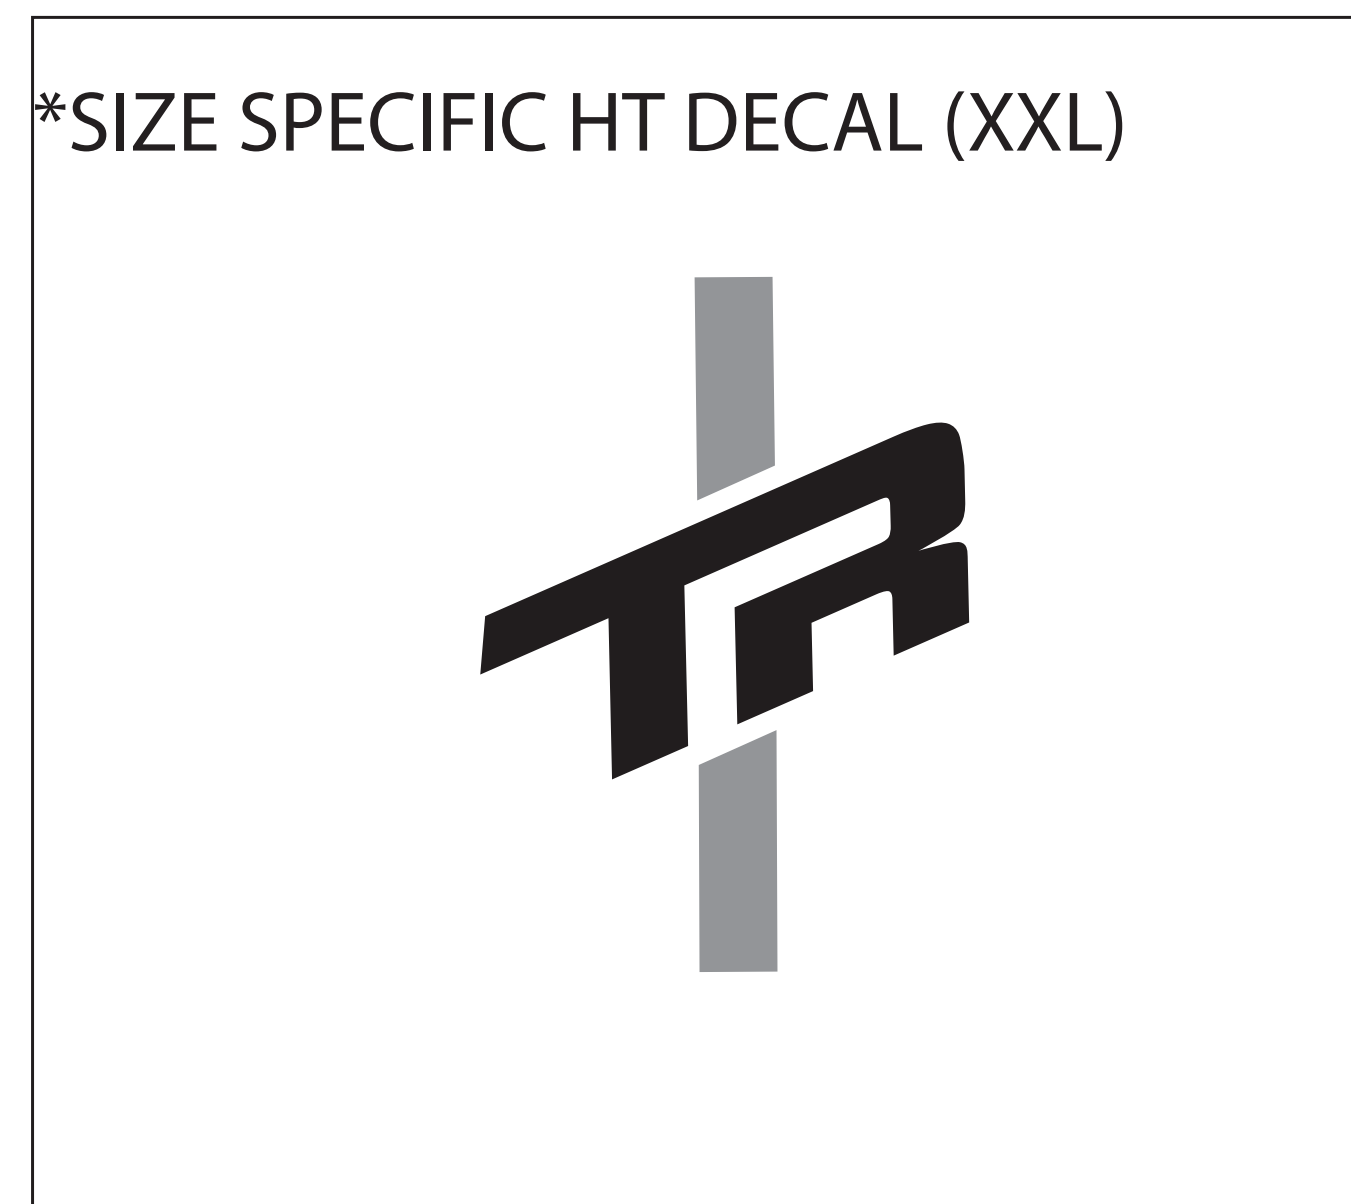

MODEL YEAR 2022
 BIKE: SPIRE ALLOY
 COLORS: FACTORY ORANGE / RAW
TRANSITION
 BICYCLE COMPANY

TRANSITION TRANSITION

USAGE DISCLAIMER!!!!!!
 ALL LOGOS ARE SCALED 1:1. DECALS APPLIED AT THE FACTORY USE A WATER BASED SYSTEM THAT STRETCHES AND CONFORMS TO THE FRAME SURFACE SO IT DISTORTS THE DECAL. SIMPLY USING THIS FILE TO MAKE DECALS TO LAY OVER THE OLD DECALS WILL NOT BE A PERFECT FIT. IT IS UP TO YOU TO MODIFY THE SCALE OF THIS FILE TO WORK FOR YOUR APPLICATION.
 TRANSITION BIKES IS NOT RESPONSIBLE FOR THE FIT AND FINISH OF ANY AFTERMARKET DECALS APPLIED TO THE FRAME.

DOWN TUBE DECAL

SCALE 1:1 (100%)

DRIVE SIDE

NON-DRIVE SIDE

 FACTORY ORANGE -PANTONE ORANGE 021
 DECALS-PANTONE METALLIC 8001 C

 RAW ALLOY
 DECALS-PANTONE METALLIC 8960 C

*SIZE SPECIFIC ST DECALS