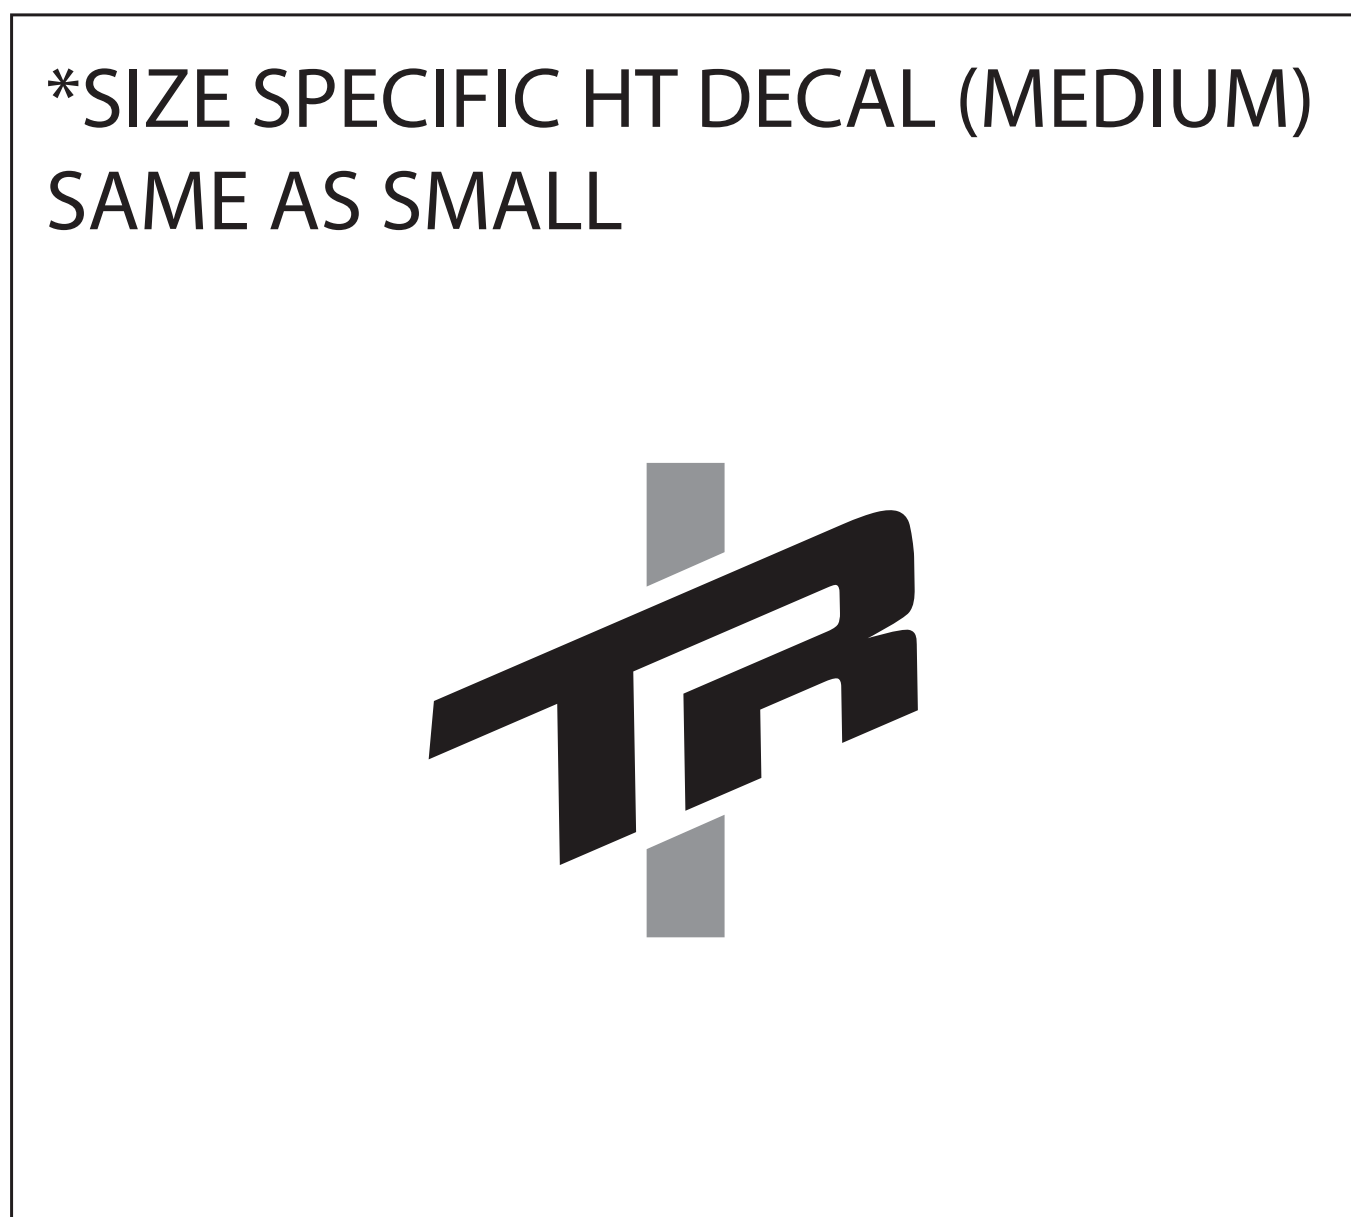

MODEL YEAR 2022
 BIKE: SPIRE ALLOY
 COLORS: FACTORY ORANGE / RAW
TRANSITION
 BICYCLE COMPANY

TRANSITION TRANSITION

USAGE DISCLAIMER!!!!!!
 ALL LOGOS ARE SCALED 1:1. DECALS APPLIED AT THE FACTORY USE A WATER BASED SYSTEM THAT STRETCHES AND CONFORMS TO THE FRAME SURFACE SO IT DISTORTS THE DECAL. SIMPLY USING THIS FILE TO MAKE DECALS TO LAY OVER THE OLD DECALS WILL NOT BE A PERFECT FIT. IT IS UP TO YOU TO MODIFY THE SCALE OF THIS FILE TO WORK FOR YOUR APPLICATION.
 TRANSITION BIKES IS NOT RESPONSIBLE FOR THE FIT AND FINISH OF ANY AFTERMARKET DECALS APPLIED TO THE FRAME.

DOWN TUBE DECAL

SCALE 1:1 (100%)

DRIVE SIDE

NON-DRIVE SIDE

 FACTORY ORANGE -PANTONE ORANGE 021
 DECALS-PANTONE METALLIC 8001 C

 RAW ALLOY
 DECALS-PANTONE METALLIC 8960 C

*SIZE SPECIFIC ST DECALS