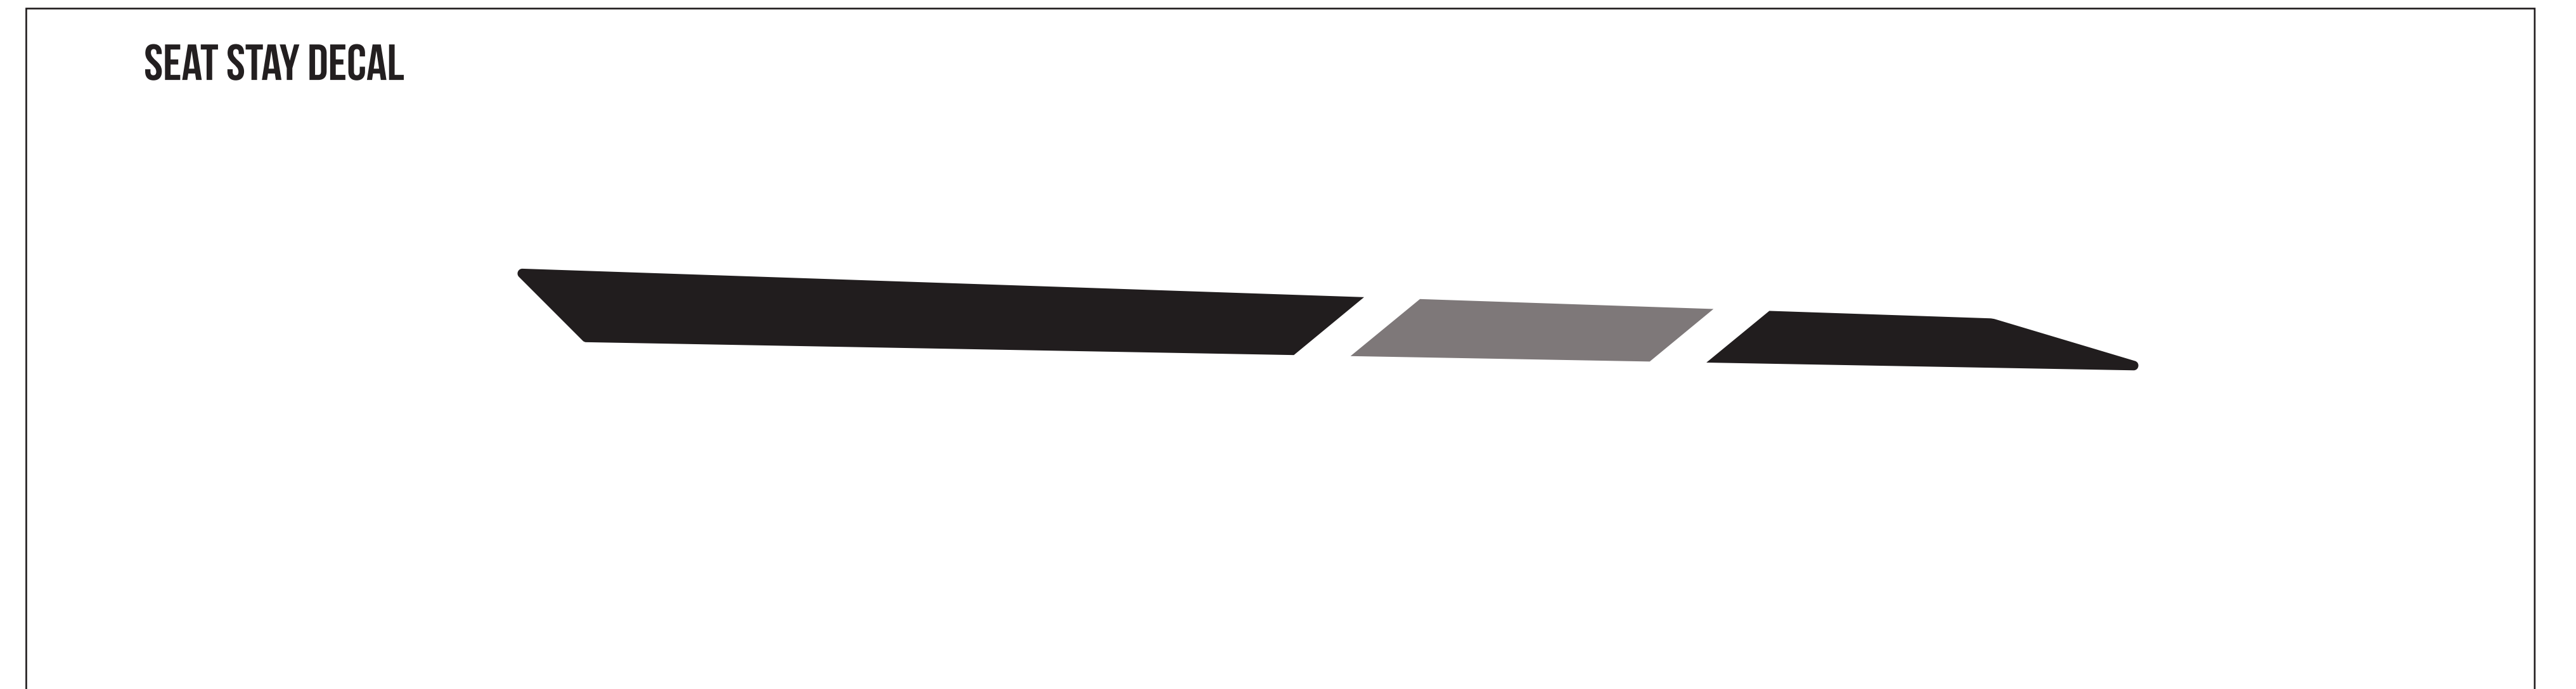

NON-DRIVE SIDE

PLATINUM-PANTONE METALLIC 10388 C
DECALS-PANTONE METALLIC 8960 C