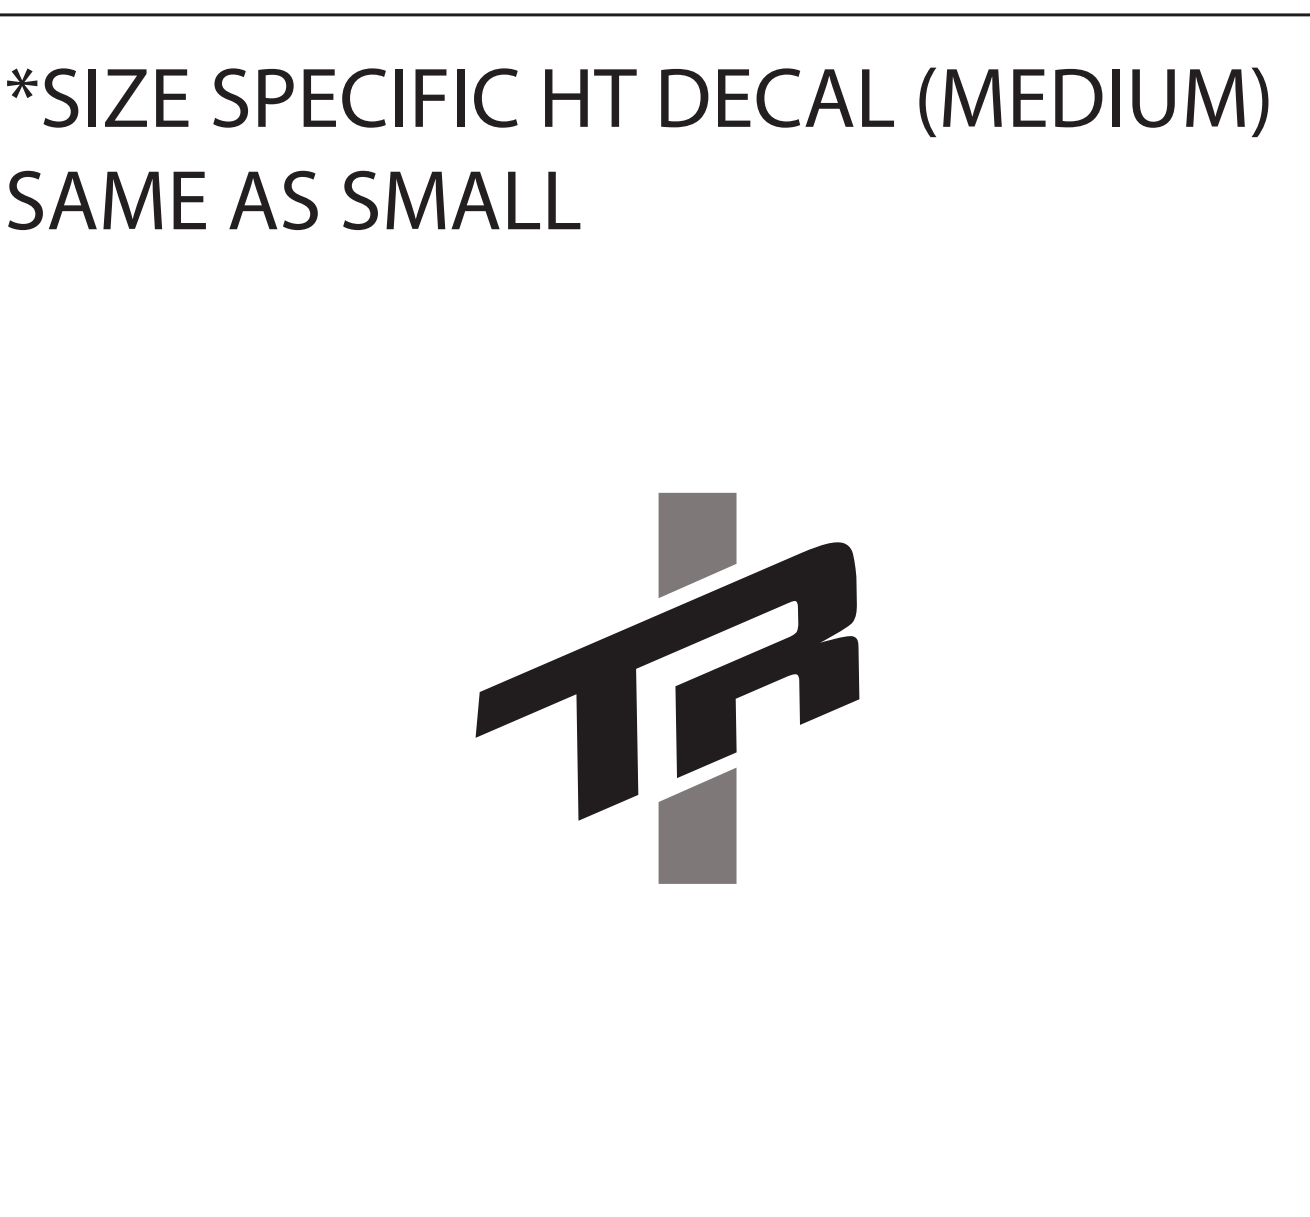

MODEL YEAR 2022
BIKE: SENTINEL ALLOY
COLORS: CASCADE BLUE / PLATINUM
TRANSITION
BICYCLE COMPANY

TRANSITION TRANSITION

USAGE DISCLAIMER!!!!!!
ALL LOGOS ARE SCALED 1:1. DECALS APPLIED AT THE FACTORY USE A WATER BASED SYSTEM THAT STRETCHES AND CONFORMS TO THE FRAME SURFACE SO IT DISTORTS THE DECAL. SIMPLY USING THIS FILE TO MAKE DECALS TO LAY OVER THE OLD DECALS WILL NOT BE A PERFECT FIT. IT IS UP TO YOU TO MODIFY THE SCALE OF THIS FILE TO WORK FOR YOUR APPLICATION.
TRANSITION BIKES IS NOT RESPONSIBLE FOR THE FIT AND FINISH OF ANY AFTERMARKET DECALS APPLIED TO THE FRAME.

DOWN TUBE DECAL

SCALE 1:1 (100%)

DRIVE SIDE

CASCADE BLUE -PANTONE 7691 C
DECALS-PANTONE METALLIC 8421 C

NON-DRIVE SIDE

PLATINUM-PANTONE METALLIC 10388 C
DECALS-PANTONE METALLIC 8960 C

*SIZE SPECIFIC ST DECALS