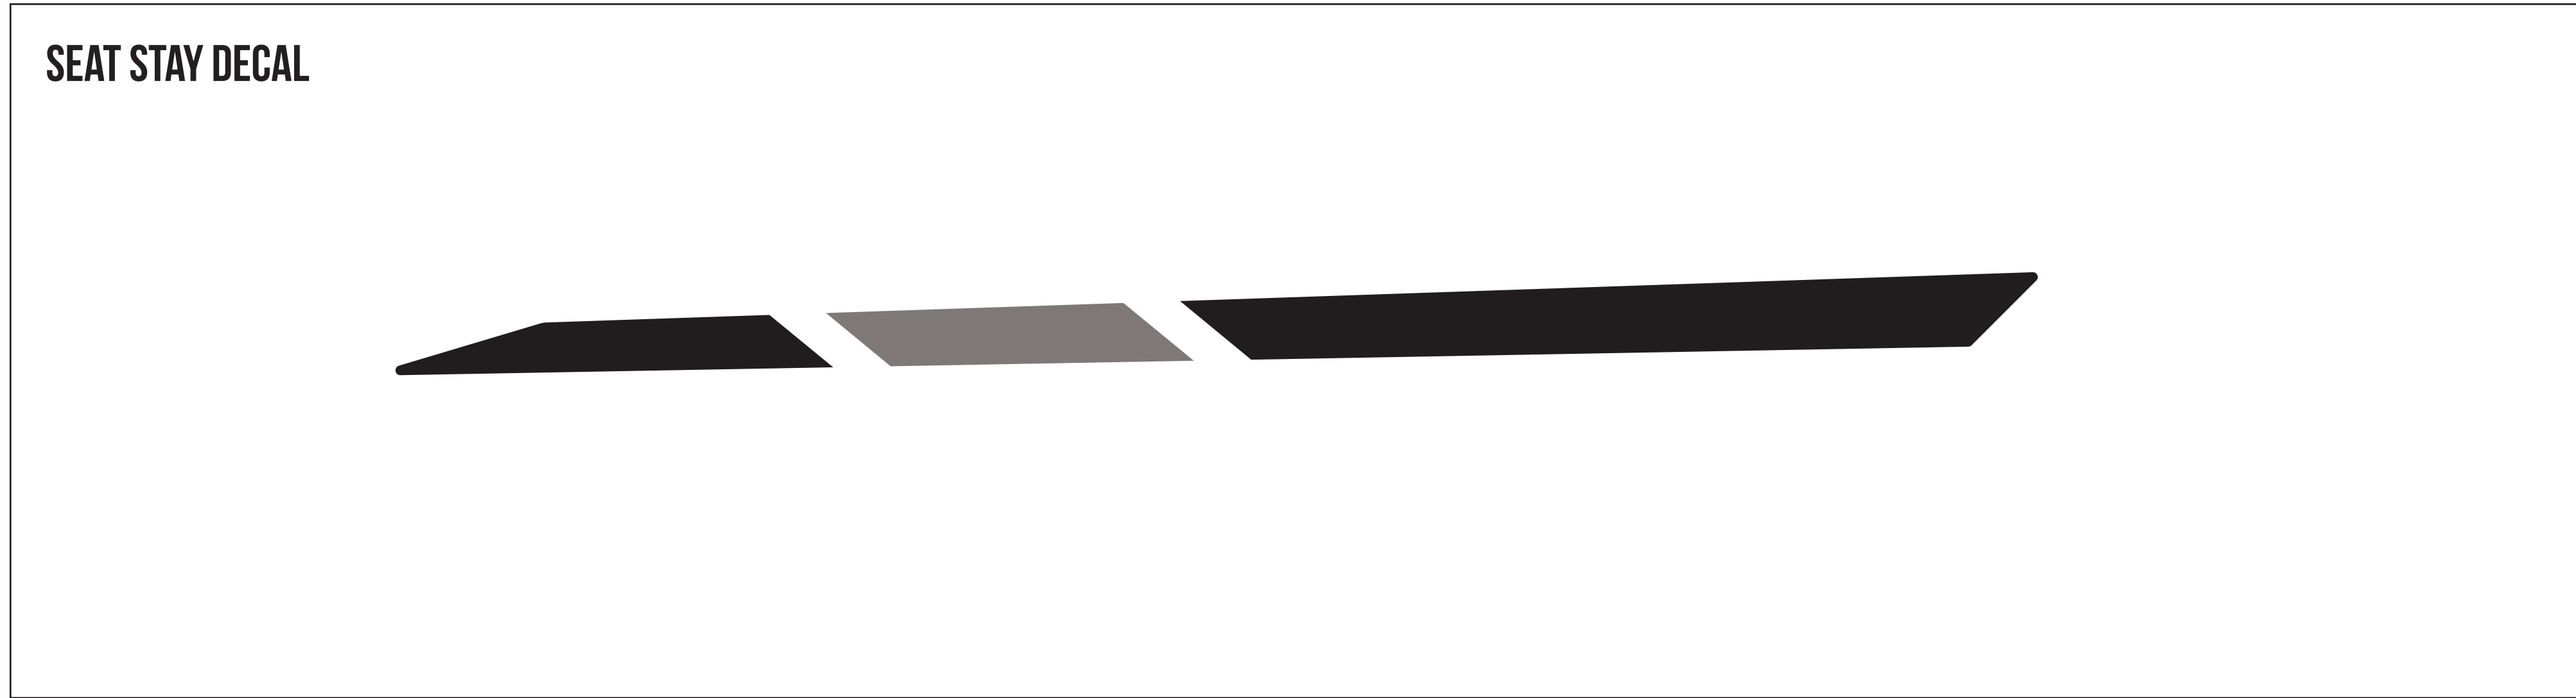

MODEL YEAR 2022
BIKE: SENTINEL ALLOY
COLORS: CASCADE BLUE / PLATINUM
TRANSITION
BICYCLE COMPANY

TRANSITION TRANSITION

USAGE DISCLAIMER!!!!!!
ALL LOGOS ARE SCALED 1:1. DECALS APPLIED AT THE FACTORY USE A WATER BASED SYSTEM THAT STRETCHES AND CONFORMS TO THE FRAME SURFACE SO IT DISTORTS THE DECAL. SIMPLY USING THIS FILE TO MAKE DECALS TO LAY OVER THE OLD DECALS WILL NOT BE A PERFECT FIT. IT IS UP TO YOU TO MODIFY THE SCALE OF THIS FILE TO WORK FOR YOUR APPLICATION.
TRANSITION BIKES IS NOT RESPONSIBLE FOR THE FIT AND FINISH OF ANY AFTERMARKET DECALS APPLIED TO THE FRAME.

DOWN TUBE DECAL

SCALE 1:1 (100%)

DRIVE SIDE