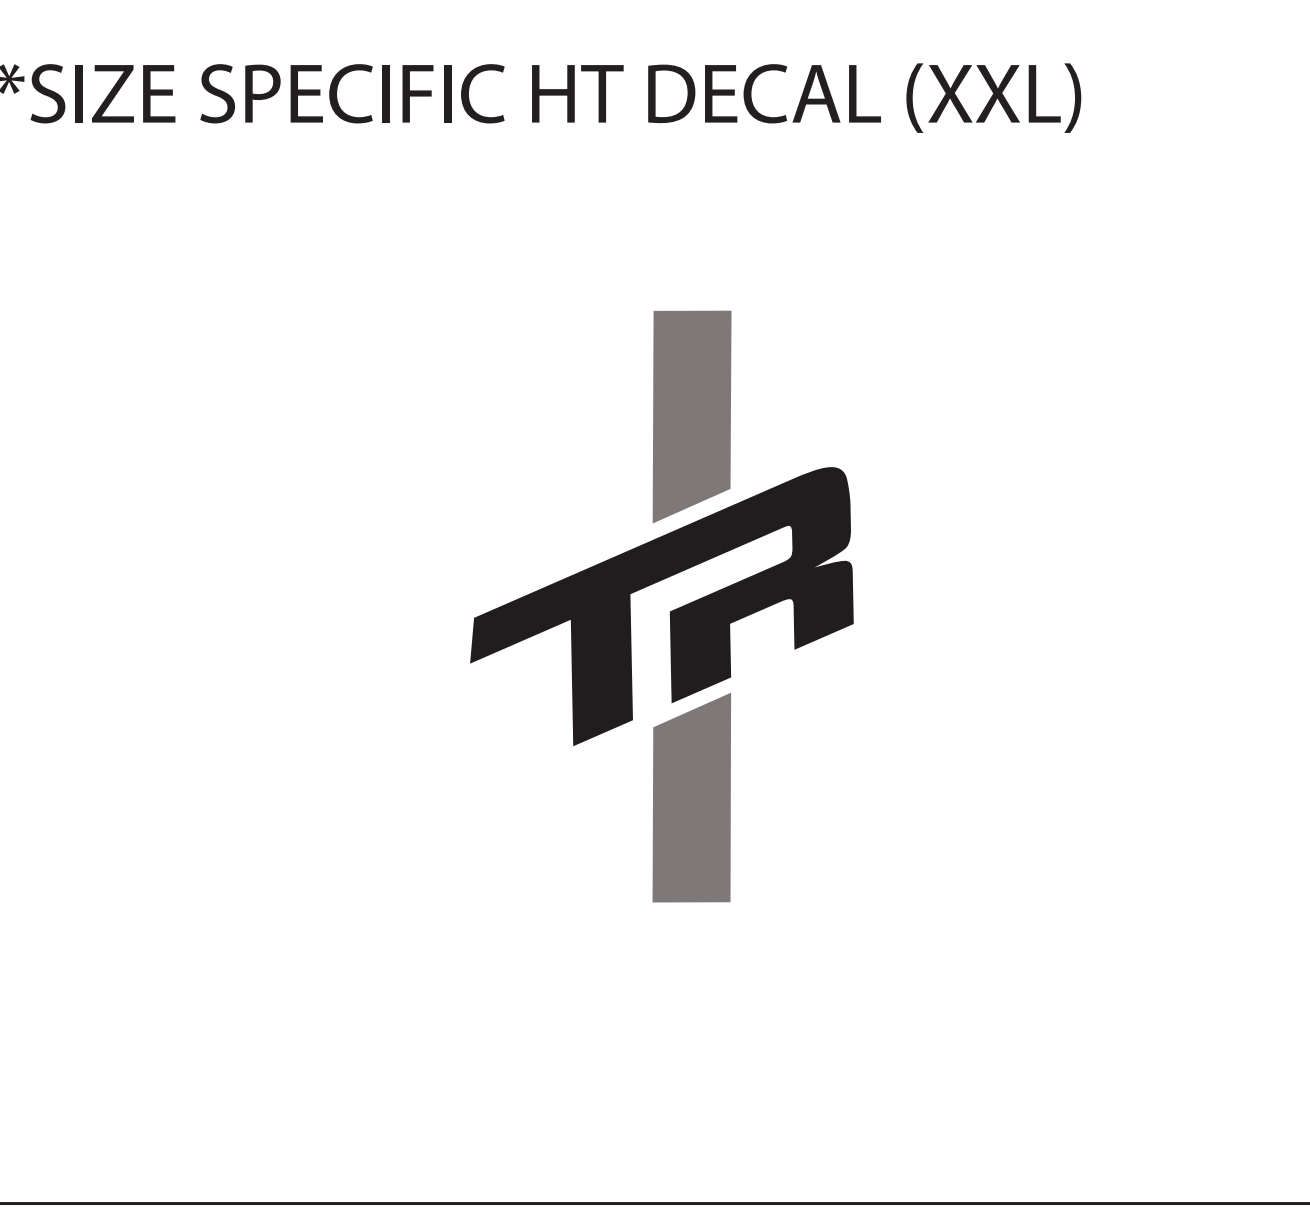

# TRANSITION TRANSITION

**USAGE DISCLAIMER!!!!!!**  
 ALL LOGOS ARE SCALED 1:1. DECALS APPLIED AT THE FACTORY USE A WATER BASED SYSTEM THAT STRETCHES AND CONFORMS TO THE FRAME SURFACE SO IT DISTORTS THE DECAL. SIMPLY USING THIS FILE TO MAKE DECALS TO LAY OVER THE OLD DECALS WILL NOT BE A PERFECT FIT. IT IS UP TO YOU TO MODIFY THE SCALE OF THIS FILE TO WORK FOR YOUR APPLICATION.  
 TRANSITION BIKES IS NOT RESPONSIBLE FOR THE FIT AND FINISH OF ANY AFTERMARKET DECALS APPLIED TO THE FRAME.

DOWN TUBE DECAL

SCALE 1:1 (100%)

## DRIVE SIDE

 CASCADE BLUE -PANTONE 7691 C  
 DECALS-PANTONE METALLIC 8421 C

## NON-DRIVE SIDE

 PLATINUM-PANTONE METALLIC 10388 C  
 DECALS-PANTONE METALLIC 8960 C

\*SIZE SPECIFIC ST DECALS