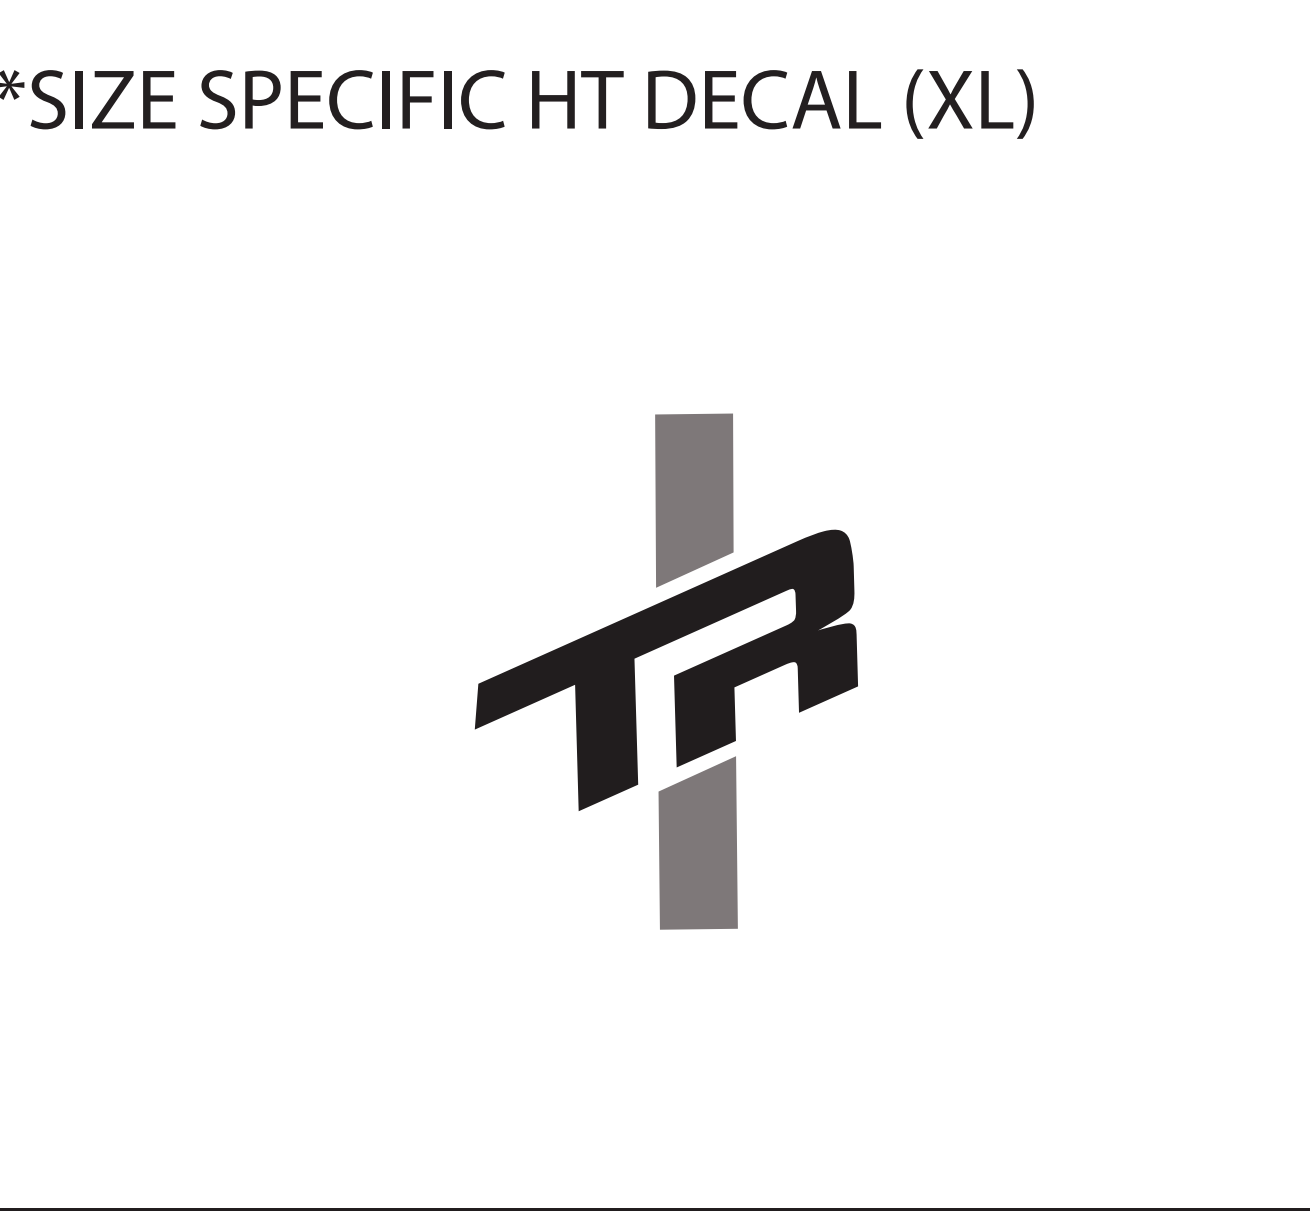

# TRANSITION TRANSITION

**USAGE DISCLAIMER!!!!!!**  
 ALL LOGOS ARE SCALED 1:1. DECALS APPLIED AT THE FACTORY USE A WATER BASED SYSTEM THAT STRETCHES AND CONFORMS TO THE FRAME SURFACE SO IT DISTORTS THE DECAL. SIMPLY USING THIS FILE TO MAKE DECALS TO LAY OVER THE OLD DECALS WILL NOT BE A PERFECT FIT. IT IS UP TO YOU TO MODIFY THE SCALE OF THIS FILE TO WORK FOR YOUR APPLICATION.  
 TRANSITION BIKES IS NOT RESPONSIBLE FOR THE FIT AND FINISH OF ANY AFTERMARKET DECALS APPLIED TO THE FRAME.

DOWN TUBE DECAL

SCALE 1:1 (100%)

## DRIVE SIDE

 CASCADE BLUE -PANTONE 7691 C  
 DECALS-PANTONE METALLIC 8421 C

## NON-DRIVE SIDE

 PLATINUM-PANTONE METALLIC 10388 C  
 DECALS-PANTONE METALLIC 8960 C

\*SIZE SPECIFIC ST DECALS