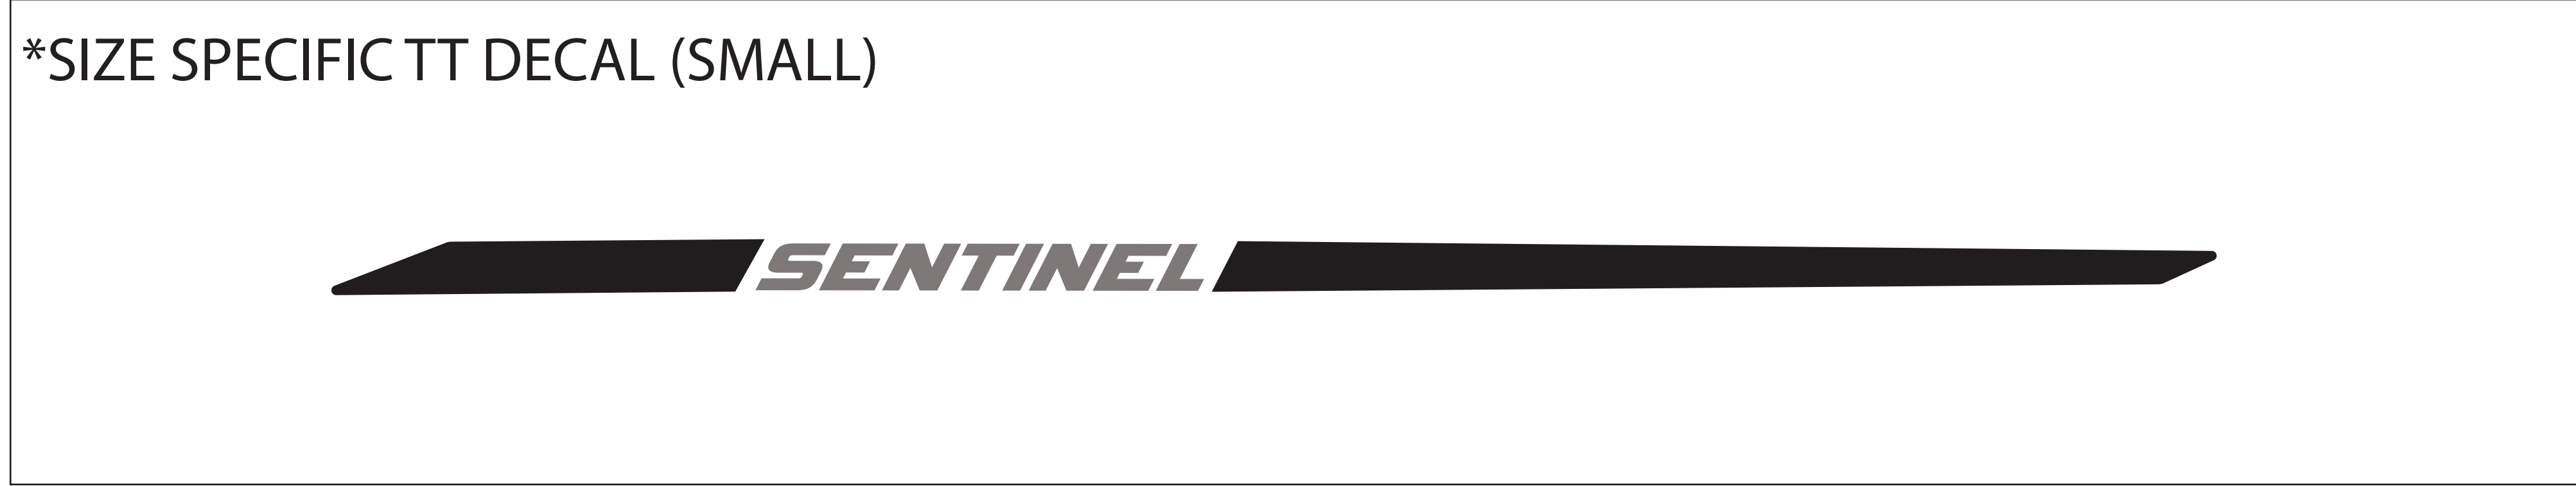

MODEL YEAR 2022
BIKE: SENTINEL ALLOY
COLORS: CASCADE BLUE / PLATINUM
TRANSITION
BICYCLE COMPANY

TRANSITION TRANSITION

USAGE DISCLAIMER!!!!!!
ALL LOGOS ARE SCALED 1:1. DECALS APPLIED AT THE FACTORY USE A WATER BASED SYSTEM THAT STRETCHES AND CONFORMS TO THE FRAME SURFACE SO IT DISTORTS THE DECAL. SIMPLY USING THIS FILE TO MAKE DECALS TO LAY OVER THE OLD DECALS WILL NOT BE A PERFECT FIT. IT IS UP TO YOU TO MODIFY THE SCALE OF THIS FILE TO WORK FOR YOUR APPLICATION.
TRANSITION BIKES IS NOT RESPONSIBLE FOR THE FIT AND FINISH OF ANY AFTERMARKET DECALS APPLIED TO THE FRAME.

DOWN TUBE DECAL

SCALE 1:1 (100%)

DRIVE SIDE