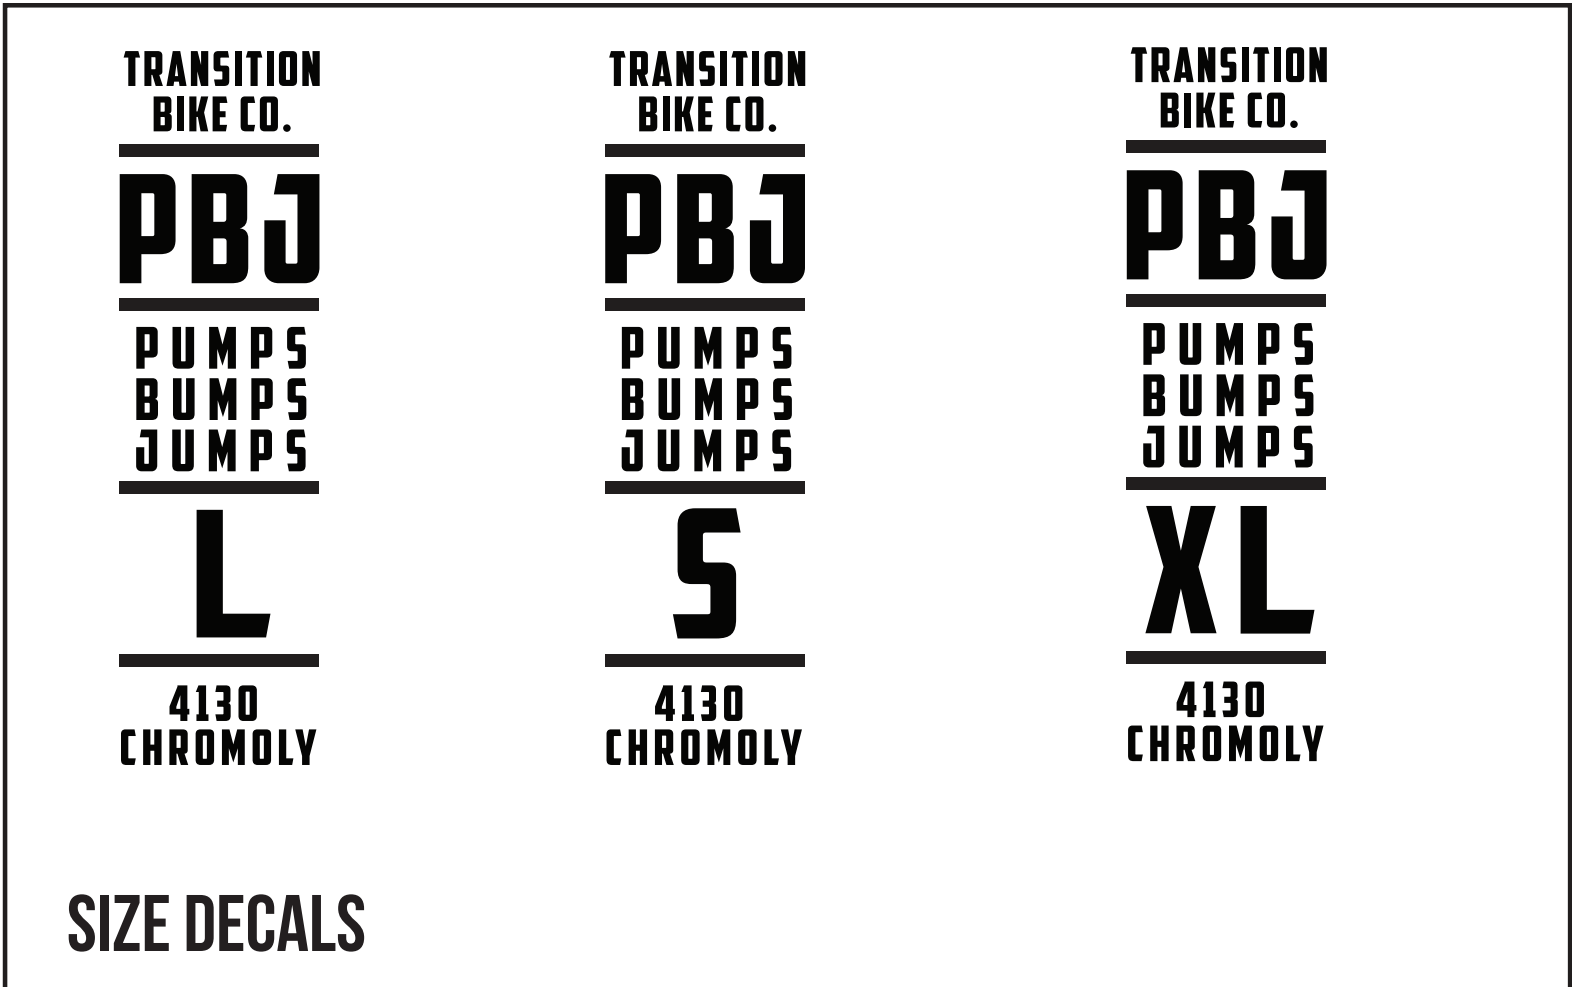

MODEL YEAR 2022
BIKE: PBJ
COLORS: MATTE GREY / PURPLE & CHROME / TRANSPARENT COPPER
<i>TRANSITION</i> B I C Y C L E C O M P A N Y

SCALE 1:1 (100%)

USAGE DISCLAIMER!!!!!!

ALL LOGOS ARE SCALED 1:1. DECALS APPLIED AT THE FACTORY USE A WATER BASED SYSTEM THAT STRETCHES AND CONFORMS TO THE FRAME SURFACE SO IT DISTORTS THE DECAL. SIMPLY USING THIS FILE TO MAKE DECALS TO LAY OVER THE OLD DECALS WILL NOT BE A PERFECT FIT. IT IS UP TO YOU TO MODIFY THE SCALE OF THIS FILE TO WORK FOR YOUR APPLICATION.

TRANSITION BIKES IS NOT RESPONSIBLE FOR THE FIT AND FINISH OF ANY AFTERMARKET DECALS APPLIED TO THE FRAME.

MATTE GREY
PANTONE 7544 C
BLACK DECALS
MATTE CLEAR COAT

PURPLE & CHROME
PANTONE METALLIC
10430 C
CHROME DECALS
MATTE CLEAR COAT

TRANSPARENT COPPER
PANTONE METALLIC
10369 C
BLACK DECALS
MATTE CLEAR COAT