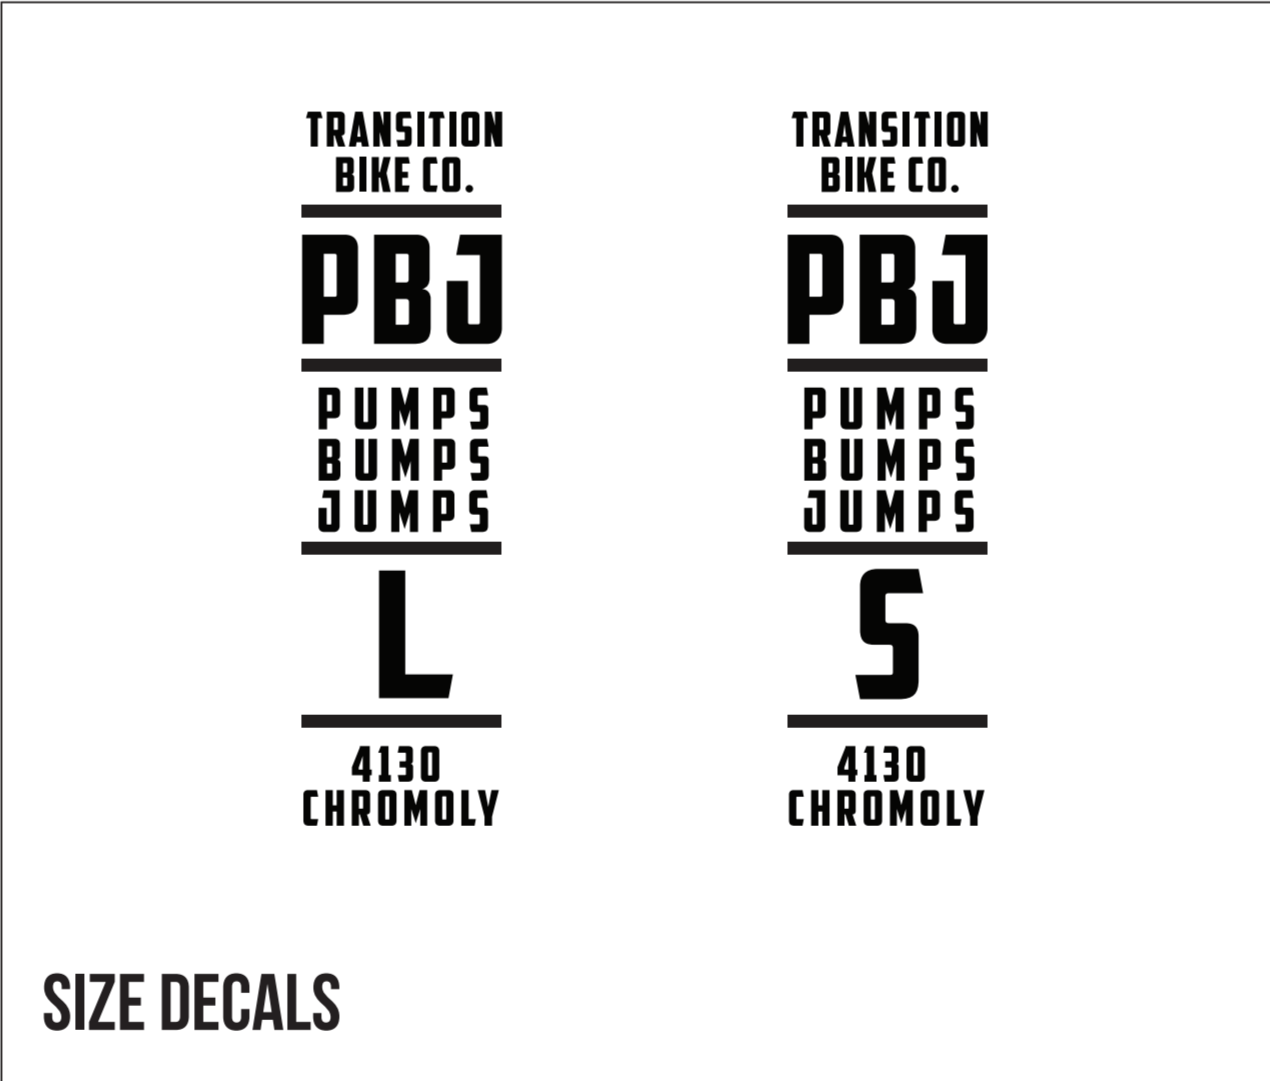

MODEL YEAR 2021
BIKE: PBJ
COLORS: AQUA BLUE / BLACK & COPPER / RAW STEEL
<i>TRANSITION</i> B I C Y C L E C O M P A N Y

SCALE 1:1 (100%)

USAGE DISCLAIMER!!!!!!

ALL LOGOS ARE SCALED 1:1. DECALS APPLIED AT THE FACTORY USE A WATER BASED SYSTEM THAT STRETCHES AND CONFORMS TO THE FRAME SURFACE SO IT DISTORTS THE DECAL. SIMPLY USING THIS FILE TO MAKE DECALS TO LAY OVER THE OLD DECALS WILL NOT BE A PERFECT FIT. IT IS UP TO YOU TO MODIFY THE SCALE OF THIS FILE TO WORK FOR YOUR APPLICATION.

TRANSITION BIKES IS NOT RESPONSIBLE FOR THE FIT AND FINISH OF ANY AFTERMARKET DECALS APPLIED TO THE FRAME.

	RAW STEEL BLACK DECALS
	AQUA BLUE PANTONE 7464 C BLACK DECALS
	MATTE BLACK COPPER - PMS 10369 C DECALS