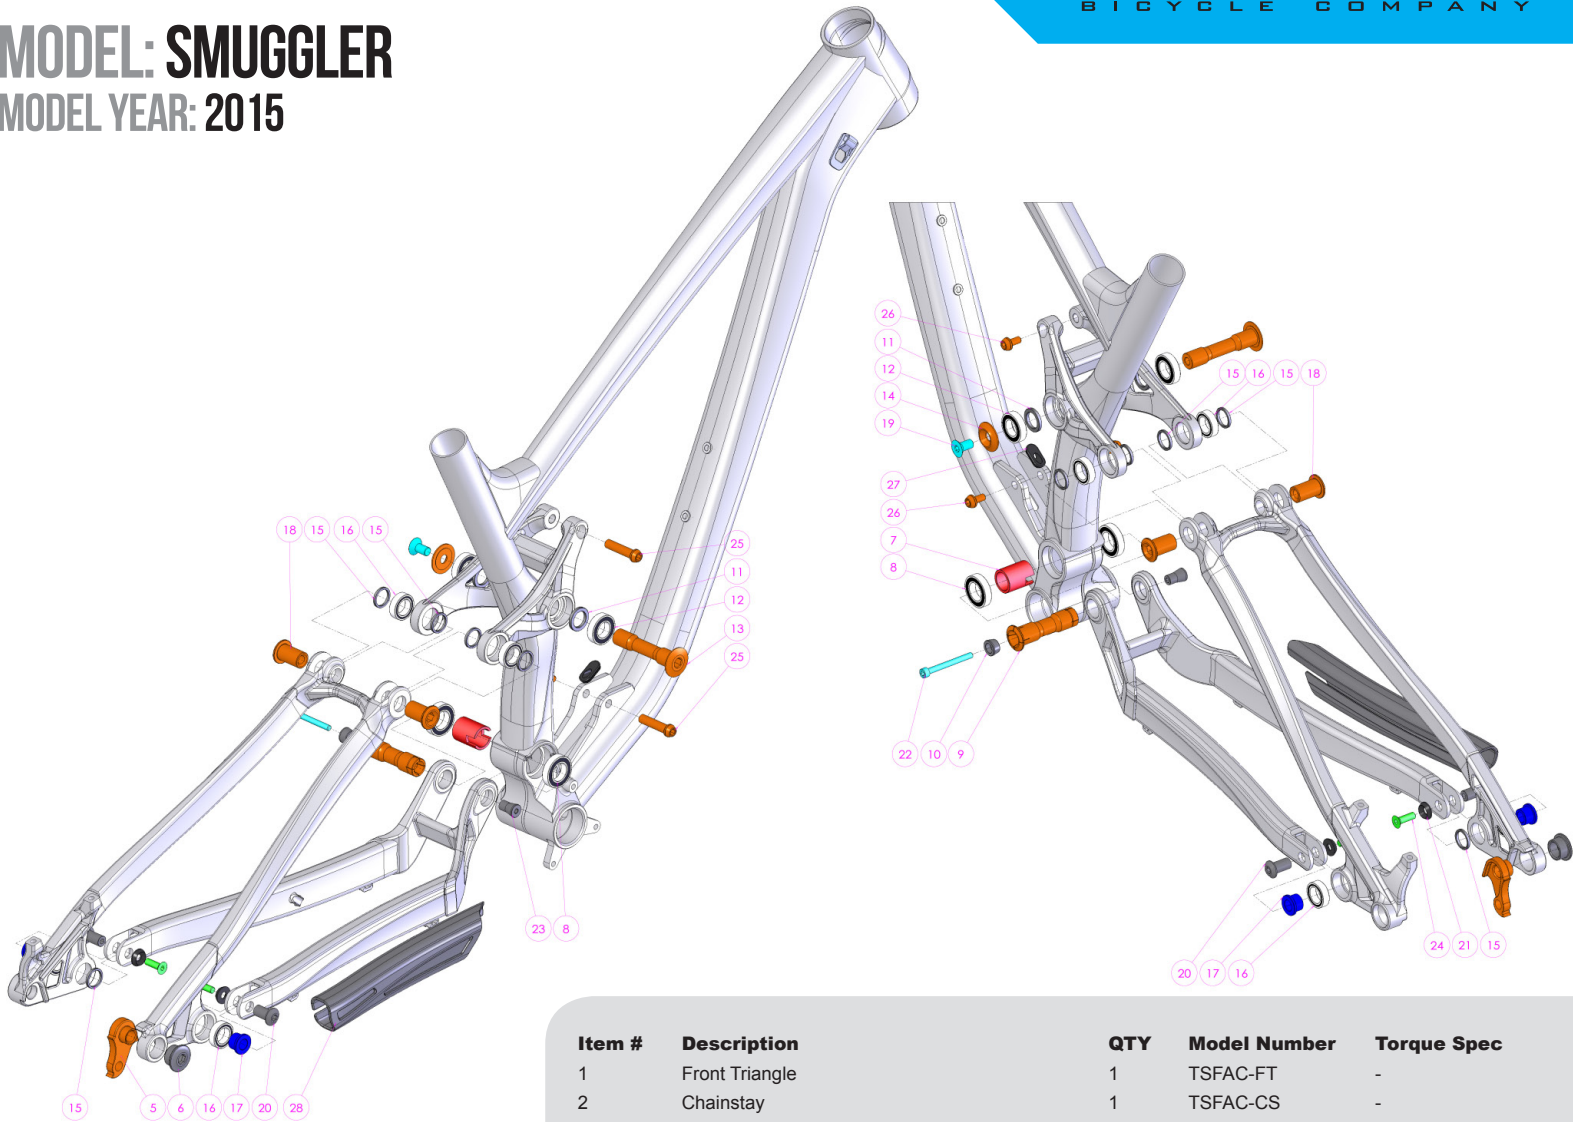

MODEL: SMUGGLER
MODEL YEAR: 2015

Item #	Description	QTY	Model Number	Torque Spec
1	Front Triangle	1	TSFAC-FT	-
2	Chainstay	1	TSFAC-CS	-
3	Seatstay	1	TSFAC-SS	-
4	Rocker Link	1	TSFAC-LK	-
5	Derailleur Hanger	1	TSFA-HG	-
6	Derailleur Hanger Retention Bolt	1	C7A-ANT	19nm
7	Main Pivot Spacer (17mm x 28mm)	1	TSFA-BSP	-
8	Bearing (30mm x 17mm x 7mm)	2	6903-2RS	-
9	Main Pivot Axle (17mm x 66.5mm)	1	TSFA-MAX	19nm
10	Main Pivot Taper Nut	1	TSFA-MNT	-
11	Bearing Spacer (22mm x 15mm x 3mm)	2	TEDC-BWS	-
12	Bearing (28mm x 15mm x 7mm)	2	6902-2RS	-
13	Rocker Pivot Axle (17mm x 76mm)	1	TSFA-LAX	-
14	Rocker Pivot Axle Cap	1	TSFA-LNT	-
15	Bearing Spacer (19mm x 15mm x 2.5mm)	6	TSFA-LWS	-
16	Bearing (24mm x 15mm x 7mm)	4	3802-2RS	-
17	Chainstay Pivot Reducer	2	TSFA-EAX	-
18	Seatstay Pivot Axle (15mm x 22.5mm)	2	TSFA-SAX	19nm
19	Rocker Pivot Screw	1	M8 x 16L-M	10nm
20	Chainstay Pivot Axle (10mm x 22.5mm)	2	TSFA-CAX	-
21	Chainstay Pivot Axle Cap	2	C65A-RCP	-
22	Main Pivot Screw	1	M5 x 50L-P	7nm
23	Main Pivot Taper Nut (Threaded)	1	TSFA-MNT-R	-
24	Chainstay Pivot Screw	2	M6 x 20L-M	7nm
25	Shock Bolt	2	TCVC-BT-34L-S	10nm
26	Shock Screw	2	TCVC-M6-S	10nm
27	Cable Grommet	1	TCBC-CGR	-
28	Chainstay Protector	1	TSFA-CPT	-