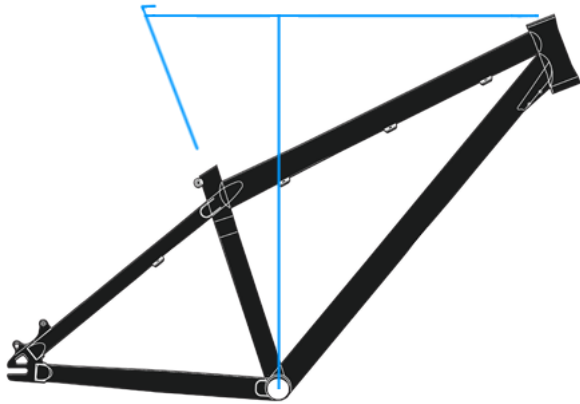

Transition

HOME **BIKES** DEMO DEALERS ABOUT US TEAM SUPPORT VIDEO STORE
TR500 PATROL CARBON PATROL SUPPRESSOR SCOUT SMUGGLER RIPCORD TRANSAM 27.5 TRANSAM 29 TRIPLE BLT PBJ RAPTURE KLUNKER

BLT OVERVIEW

The BLT (Banks, Lips & Transfers) is for the hardtail purist that is addicted to throwing tricks. Aggressive angles and an incredibly short rear end make it the most maneuverable bike we make. Comfortable riding street, skate parks or dirt jumps, the BLT is designed to throw tricks with the least amount of effort possible. The 0mm bottom bracket drop also makes it one of the easiest bikes on the planet to manual.

Custom XXX Firm Spring Arygle Fork with Color Matched Decals
 44mm Headtube Fits Tapered Steerer Tube Forks
 User Friendly Threaded 73mm Bottom Bracket Shell
 Taper Lock Dropouts Prevent Wheel Slip
 Frame Weight: 5.49 lbs.

View Geometry in [MILLIMETERS / INCHES](#)

	SM	LG
Reach	406	433
Stack	546	546
Effective TopTube	583	610

FRAME SPECS

Fork Axle To Crown	471mm
Fork Offset	42mm
Headset (Top)	44mm Zero Stack
Headset (Bottom)	44mm External Cup
BB Shell	73mm BSA Threaded

SeatTube	300	300	Rear Brake Mount	160mm IS Mount
SeatTube Angle	72	72	Rear Axle	10 x 135mm Horizontal TaperLock
HeadTube Length	110	110	Front Derailleur Style	None
HeadTube Angle	70	70	ISCG Tabs	None
Chainstay	378	378	Seatpost Diameter	27.2mm
Wheelbase	1027	1053	Seat Clamp	Integrated
BB Drop	0	0	Max Chainring Size	28t Single
Estimated BB Height	335	335	Max Tire Size	26 x 2.3
Standover Height	606	606		